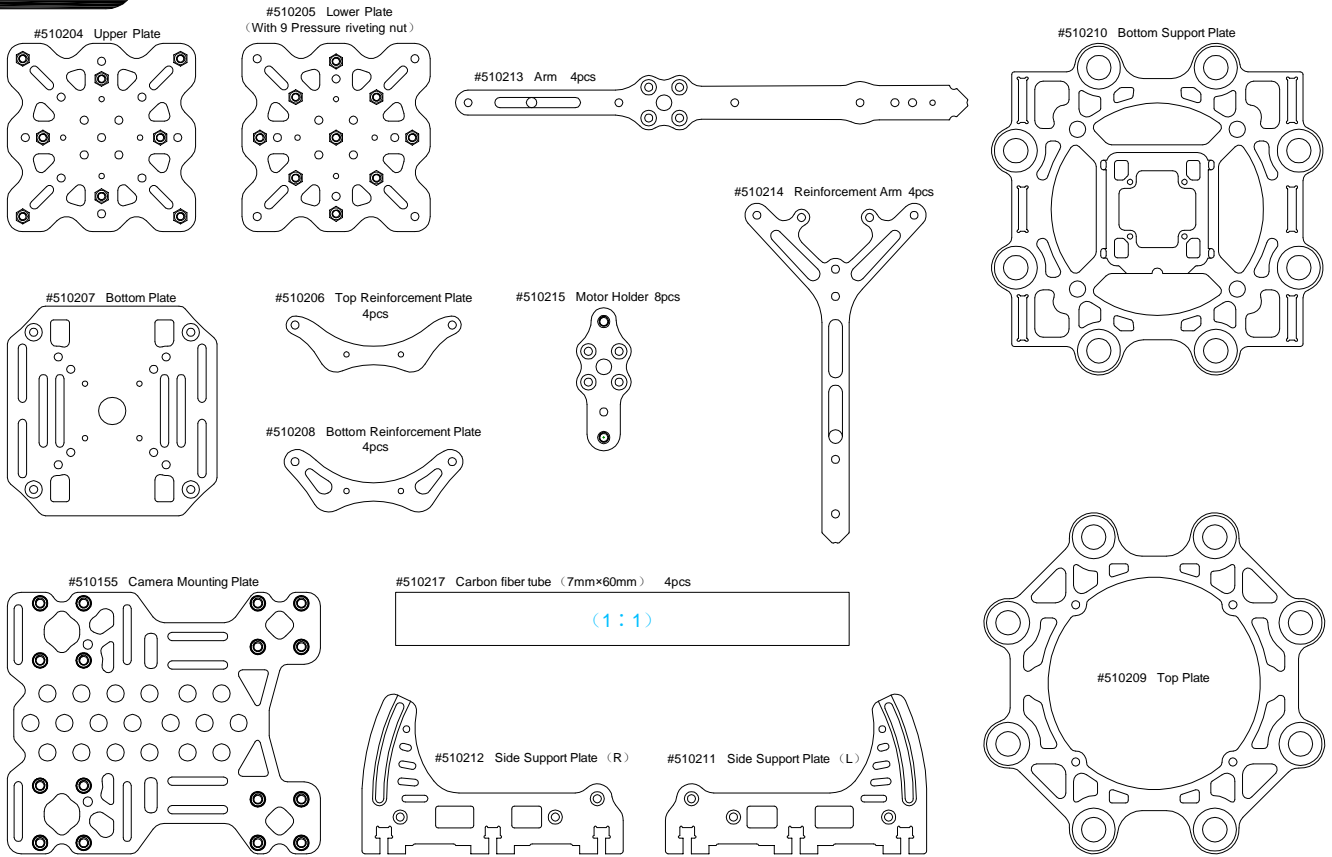

Kopis X8 Cinelifter 5" (Ducted Version) Assembly Guide

PART LIST

#31117 TPU 3D print set 17pcs