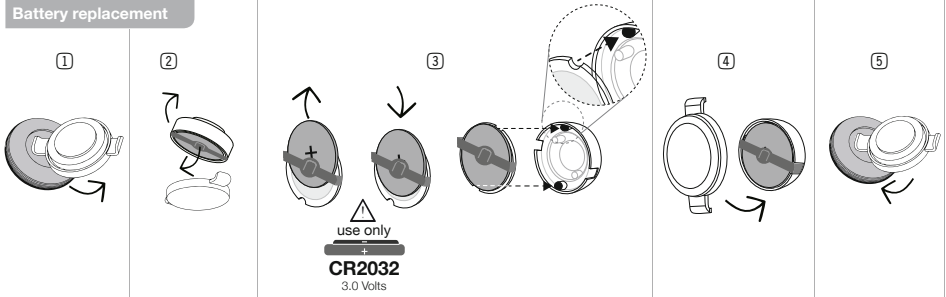

luumi

multifunctional safety light V2

Delivery

Lamp operation

+40 °C / 104 °F
0 °C / 32 °F

Press
1 x Flash
+1 x Steady
+1 x OFF

Battery replacement

Repairs

Battery precautions

+60 °C / 140 °F
-30 °C / 22 °F

WARNING KEEP OUT OF REACH OF CHILDREN. Swallowing may lead to serious injury or death in as little as 2 hours due to chemical burns and potential perforation of the esophagus.