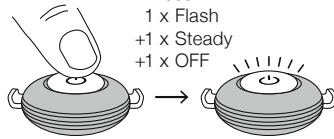

luumi

multifunctional safety light V2

Delivery

Lamp operation

+40 °C / 104 °F
0 °C / 32 °F

Press
1 x Flash
+1 x Steady
+1 x OFF

Battery replacement

Repairs

Battery precautions

+60 °C / 140 °F
-30 °C / 22 °F

WARNING KEEP OUT OF REACH OF CHILDREN. Swallowing may lead to serious injury or death in as little as 2 hours due to chemical burns and potential perforation of the esophagus.