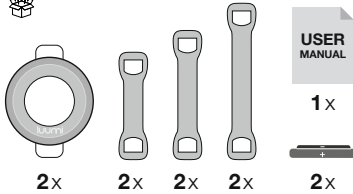

luumi

multifunctional safety light V2

Delivery

Lamp operation

+40 °C / 104 °F
0 °C / 32 °F

Press
1 x Flash
+1 x Steady
+1 x OFF

Battery replacement

Repairs