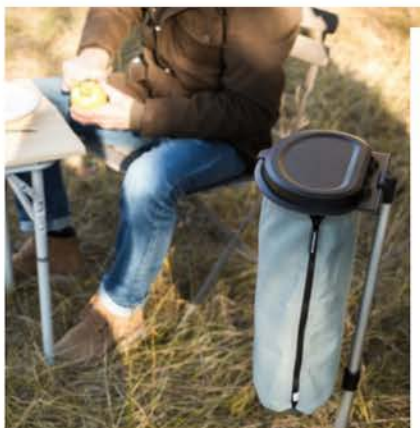

LARGE / 9 LITER

Dimensions (when unfolded): 27 cm x 18 cm x 40 cm (LxWxH)

Vintage Pink
FTB-9VP