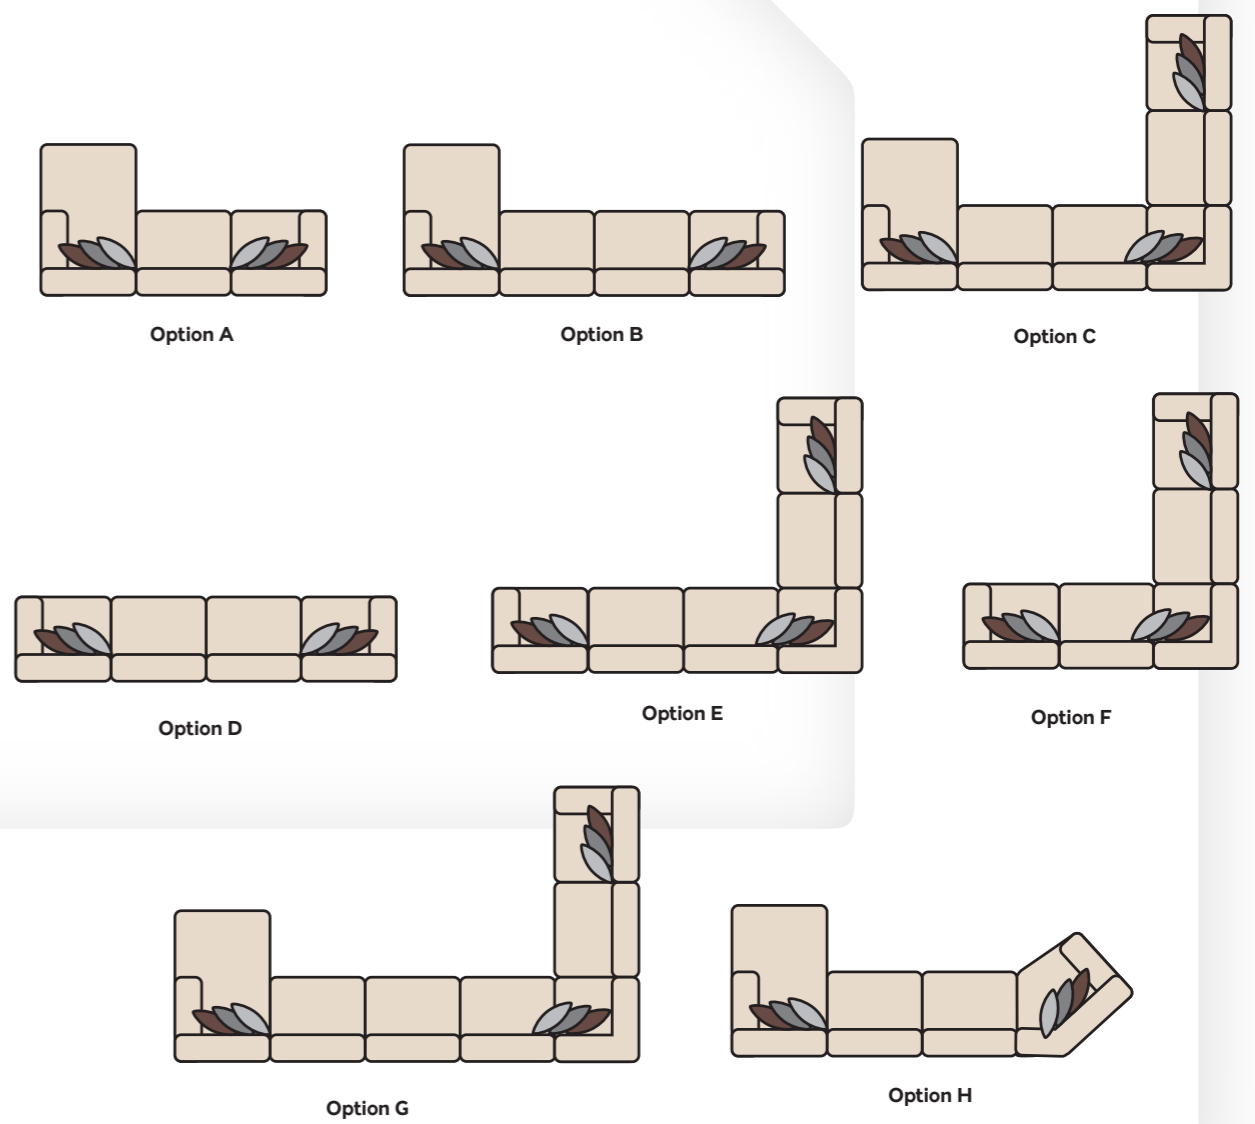

customize your own

Ashley Furniture HomeStore holds many models of sectional furnitures that may vary from modules, sizes and functionality. Every model will come with it's own preset combination. However not all preset combinations are designed to fit every house hold.

The different sectional modules are visually represented to provide an undertsanding of the general modules available in Ashley Furniture HomeStore. Different sectional models may have unique modules that cannot be applied with other models.

Here is a sketch grid to help in visualizing your dream sectional furniture style.

Ashley Furniture HomeStore Malaysia provides assistance on customizing your very own sectional furniture. By providing necessary measurements and the style you wish to combine your sectional furniture, we can recommend the best combination for your home.

Find out more from our Retail Associate.

Find out more from our Retail Associate.