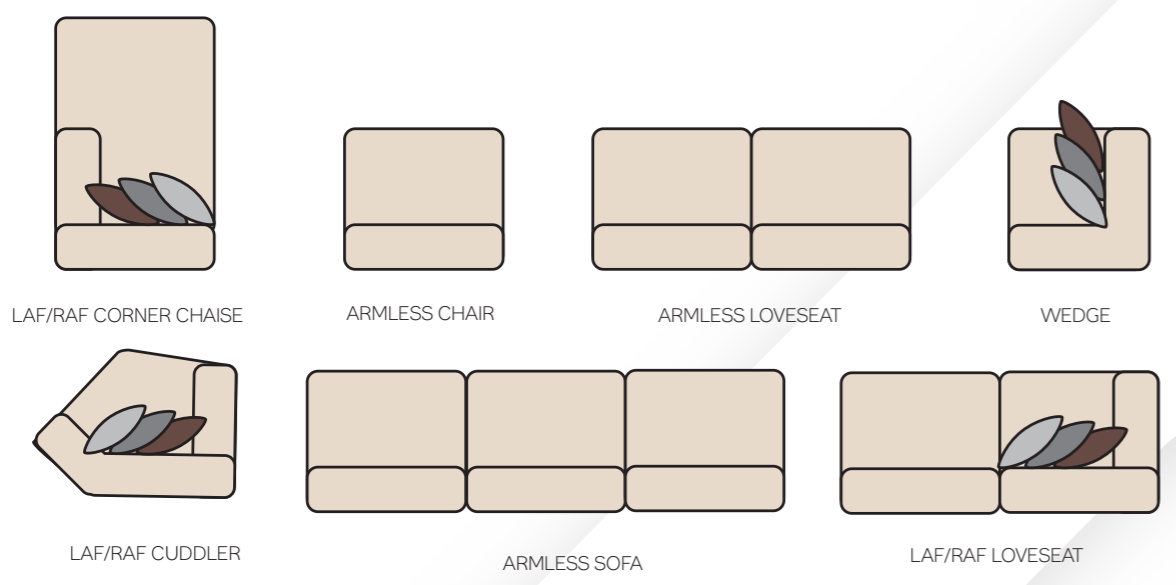

customize your own

Ashley Furniture HomeStore holds many models of sectional furnitures that may vary from modules, sizes and functionality. Every model will come with it's own preset combination. However not all preset combinations are designed to fit every house hold.

The different sectional modules are visually represented to provide an undertsanding of the general modules available in Ashley Furniture HomeStore. Different sectional models may have unique modules that cannot be applied with other models.

Here is a sketch grid to help in visualizing your dream sectional furniture style.

Ashley Furniture HomeStore Malaysia provides assistance on customizing your very own sectional furniture. By providing necessary measurements and the style you wish to combine your sectional furniture, we can recommend the best combination for your home.

Find out more from our Retail Associate.

Find out more from our Retail Associate.