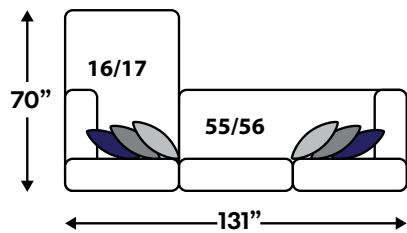

Coulee Point

Bringing ultra-contemporary flair to the art of modern interiors, the Coulee Point series in charcoal gray velvet is so on point. Brilliantly simple box cushions and wide track arms are outlined with distinctive flange welting for a high-design aesthetic. Tufted cushions add to the sumptuous look and feel for an indulgent experience made to be comfortably affordable.