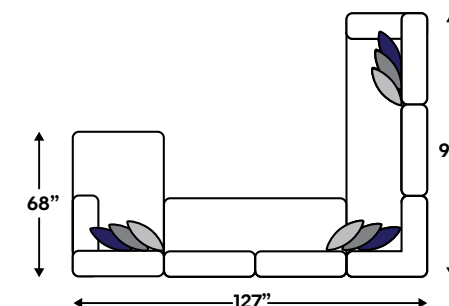

Baceno

If you love the idea of contemporary style that's ultra warm and inviting, the Rawcliffe sectional series is casual refinement you'll love living with. Lightening things up in a fresh neutral tone, this sectional is covered in a decadently soft chenille microfiber that's love at first touch. Rest assured, ultra-deep 45" seats and reversible cushions you can flip and fluff nicely accommodate, while clean-lined styling and wide track arms make a fashion statement.

a | Baceno LAF/RAF Sofa with Wedge

SKU: 8120248/49
Size: 96" W x 40" D x 38" H

b | Baceno LAF/RAF Corner Chaise

SKU: 8120216/17
Size: 38" W x 68" D x 38" H

c | Baceno Armless Loveseat

SKU: 8120234
Size: 49" W x 40" D x 38" H