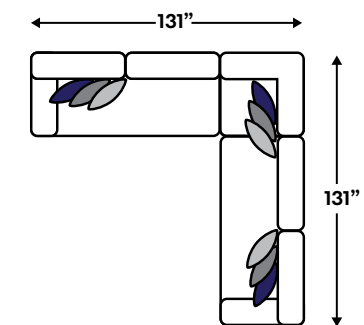

a | Rawcliffe LAF/RAF Sofa

SKU: 1960466/67
Size: 86" W x 45" D x 38" H

b | Rawcliffe Wedge

SKU: 1960477
Size: 45" W x 45" D x 38" H

c | Rawcliffe Ottoman

SKU: 1960408
Size: 89" W x 38" D x 39" H

Find out more about
Sectional Customization on
pg 96.