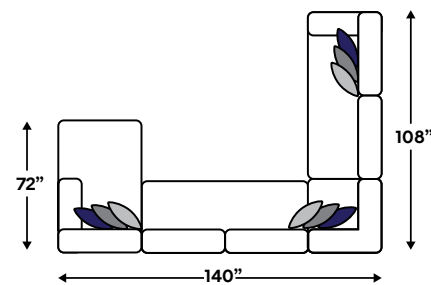

a | Santasia LAF/RAF Chaise

SKU: 3330116/17
Size: 38" W x 87" D x 36" H

b | Santasia LAF/RAF Sofa

SKU: 3330166/67
Size: 78" W x 40" D x 36" H

Baskove

Bask in the beauty of the Baskove sectional series. Reserved exclusively for those with an eye for fine contemporary design, this generously scaled sectional in auburn brown is dressed to impress in every way. Real leather throughout the seating area provides incomparable comfort where it counts. Sleek track armrests, tufted box cushions and a sumptuous chaise are the embodiment of luxury.

Find out more about Sectional Customization on pg 96.

- a | Baskove LAF/RAF Corner Chaise**
SKU: 1110216/17
Size: 39" W x 72" D x 36" H
- b | Baskove LAF/RAF Loveseat**
SKU: 1110255/56
Size: 71" W x 37" D x 36" H
- c | Baskove Armless Loveseat**
SKU: 1110234
Size: 64" W x 37" D x 36" H
- d | Baskove Wedge**
SKU: 1110277
Size: 37" W x 37" D x 36" H