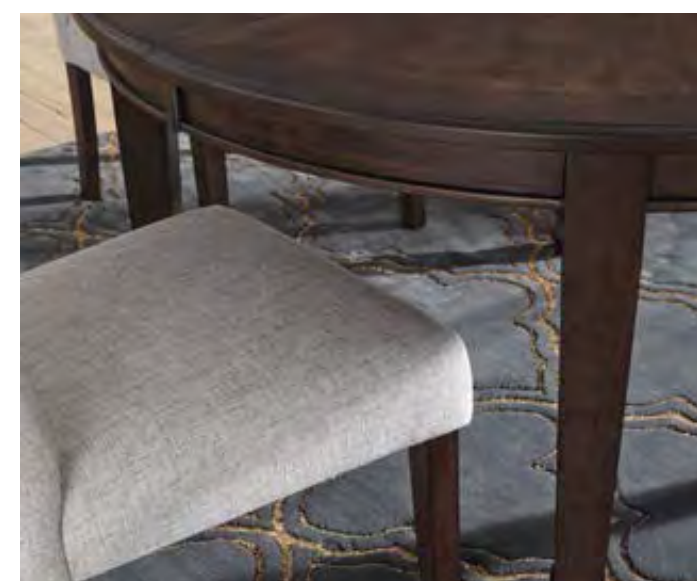

Adinton

You love the look of traditional furniture—as long as it's not overly formal. Behold the best of both worlds. Casual design with a formal attitude. Made with select solid wood, Birch veneer and engineered wood substrate. TWith these fine details, you can dress up a room, yet keep it feeling casual for today's lifestyle.

a | Adinton Oval Extension Dining Table

SKU: D677-35
Size: 48" W x 72.25" D x 30" H

b | Adinton Upholstered Side Chair

SKU: D677-02
Size: 18.5" W x 25.13" D x 39" H

c | Adinton Side Chair

SKU: D677-01
Size: 19.25" W x 24" D x 39.38" H