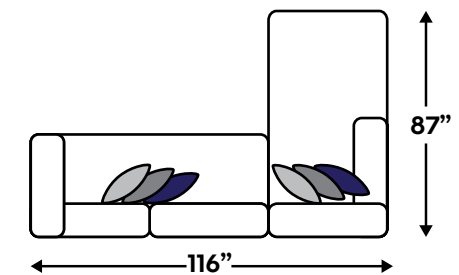

Santasia

Frame constructions have been rigorously tested to simulate the home and transportation environments for improved durability. Seats and back spring rails are cut from mixed hardwood and engineered lumber. Stripes and patterns are match cut. All fabrics are pre-approved for wearability and durability against AHFA standards. Cushions are constructed of low melt fiber wrapped over high quality foam. Constructed with a platform seat foundation