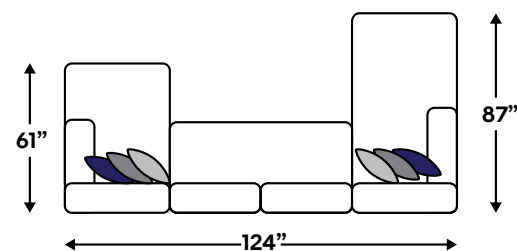

Megginson

As much as you love clean-lined, modern furniture, you want to keep the vibe relaxed and comfortable. Rest assured, this Megginson Sectional by BenchCraft has that look and feel mastered. Richly textured, with specks of black and white peeking through, the sectional's storm gray upholstery is chic and sophisticated.