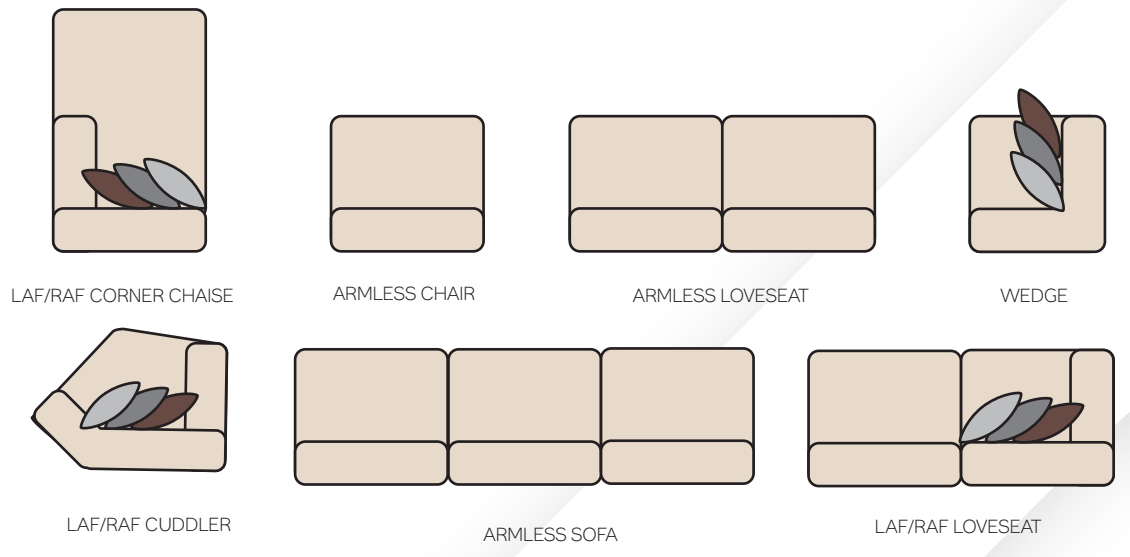

Customize your own.

Ashley Furniture HomeStore holds many models of sectional furnitures that may vary from modules, sizes and functionality. Every model will come with it's own preset combination. However not all preset combinations are designed to fit every house hold.

Ashley Furniture HomeStore Malaysia provides assistance on customizing your very own sectional furniture. By providing necessary measurements and the style you wish to combine your sectional furniture, we can recommend the best combination for your home.

Find out more from our Retail Associate.

The different sectional modules are visually represented to provide an undersanding of the general modules available in Ashley Furniture HomeStore. Different sectional models may have unique modules that cannot be applied with other models.

Here is a sketch grid to help in visualizing your dream sectional furniture style.

Find out more from our Retail Associate.