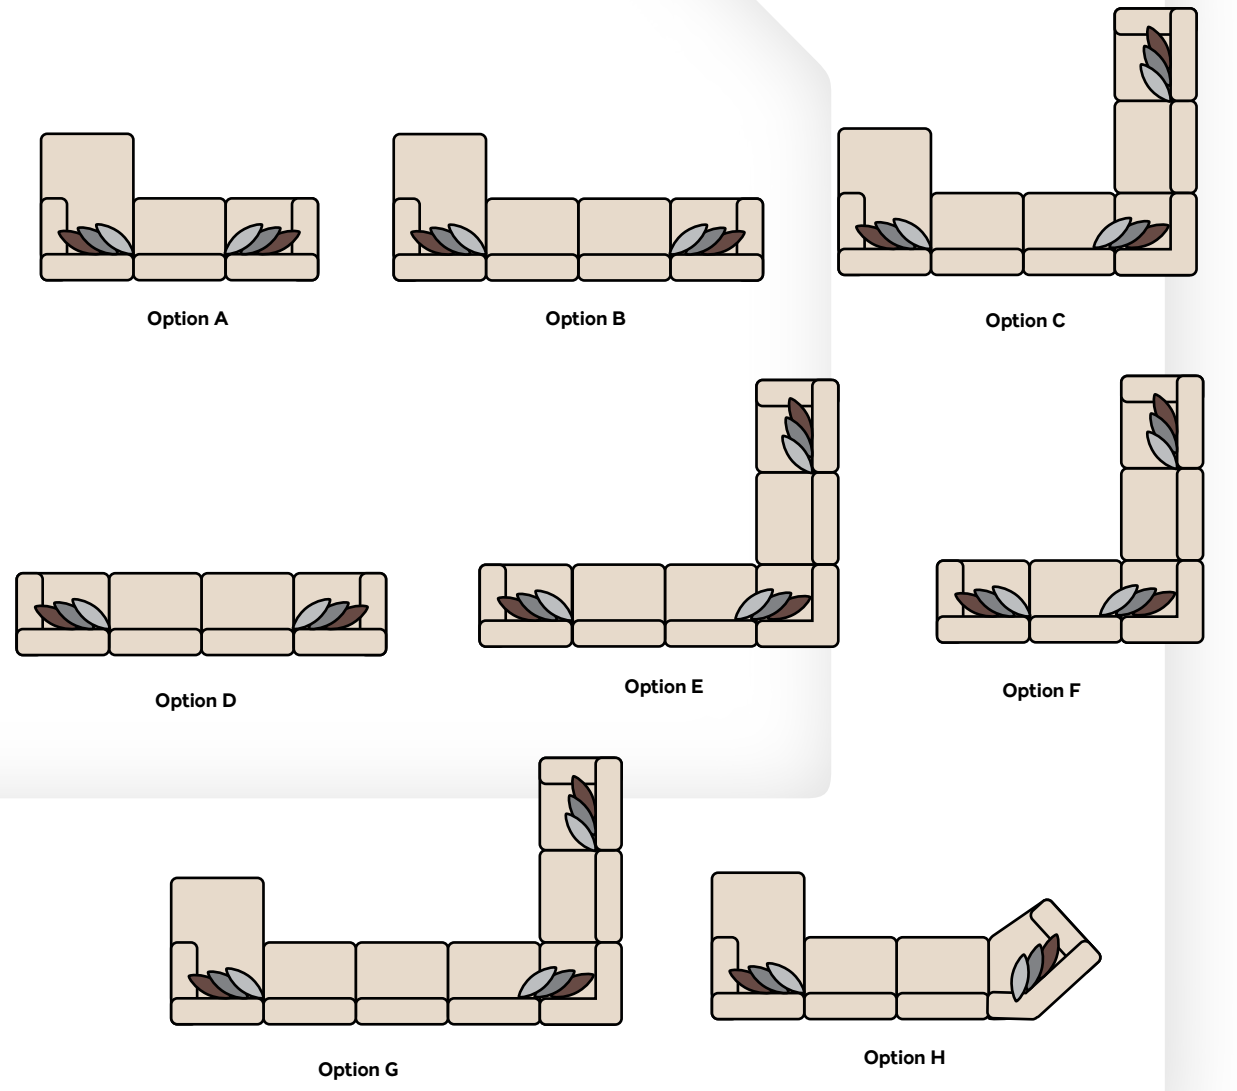

Ashley Furniture HomeStore Malaysia provides assistance on customizing your very own sectional furniture. By providing necessary measurements and the style you wish to combine your sectional furniture, we can recommend the best combination for your home.

Find out more from our Retail Associate.

The different sectional modules are visually represented to provide an undersanding of the general modules available in Ashley Furniture HomeStore. Different sectional models may have unique modules that cannot be applied with other models.

Here is a sketch grid to help in visualizing your dream sectional furniture style.