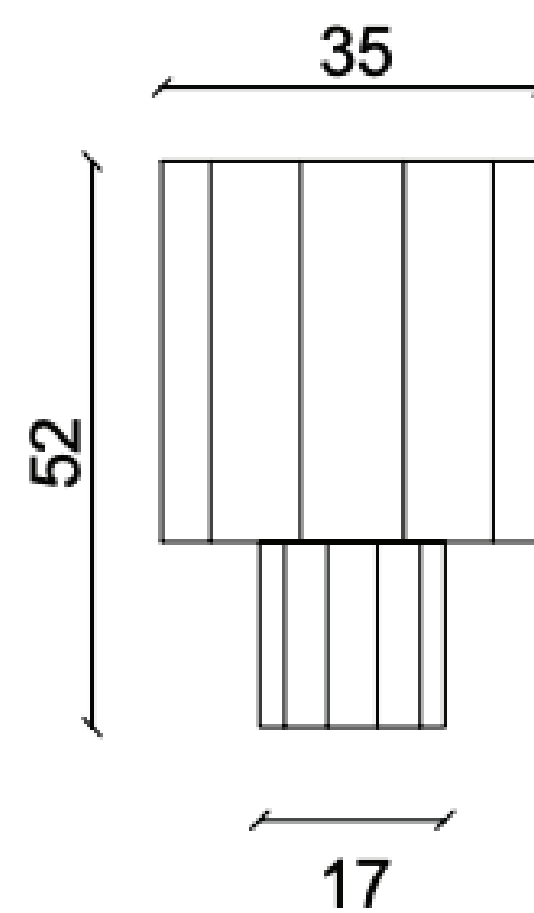

CLAUDE

Roma II Table Lamp

**ROMA LARGE** dodecagon - white travertine

**ROMA MEDIUM** dodecagon - white travertine

**ROMA SMALL** dodecagon - white travertine

Measurements in CM