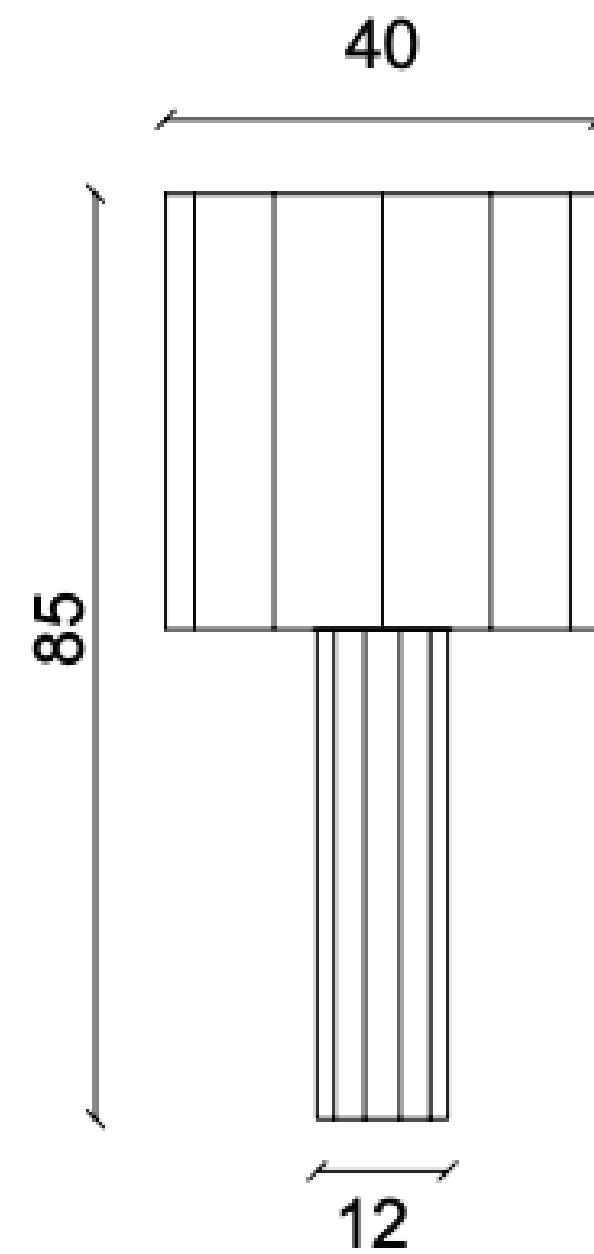

CLAUDE

Roma II Table Lamp

**ROMA LARGE** dodecagon - white travertine

**ROMA MEDIUM** dodecagon - white travertine

**ROMA SMALL** dodecagon - white travertine

Measurements in CM