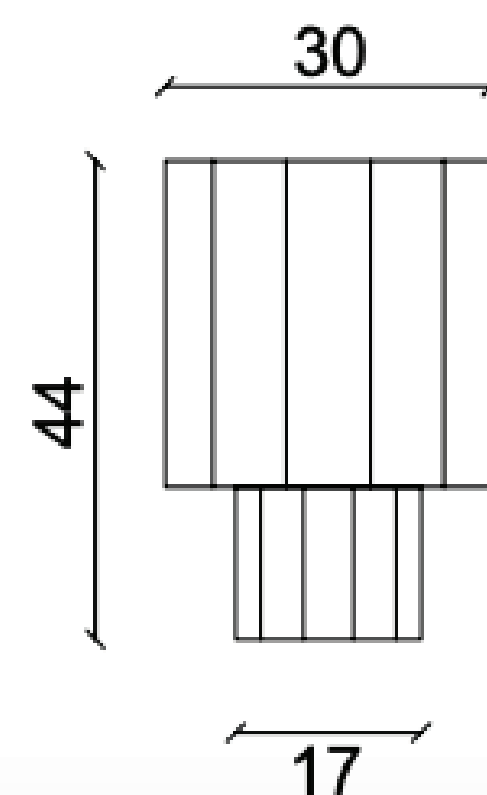

CLAUDE

Roma II Table Lamp

**ROMA LARGE** dodecagon - white travertine

**ROMA MEDIUM** dodecagon - white travertine

**ROMA SMALL** dodecagon - white travertine

Measurements in CM