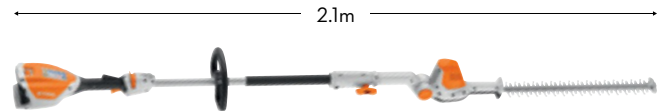

BATTERY SYSTEM FOR MEDIUM TO LARGE GARDENS

LIGHTWEIGHT, QUIET AND POWERFUL.

Achieving more in your garden just got a little bit easier. Offering 11 tools* and growing, users are impressed by the power and stamina of this flexible range. With battery power by STIHL, you'll be ready for any challenge.

AK SYSTEM BATTERY AND CHARGER OPTIONS

- AK 10 (59WH) - \$159
- AK 20 (118WH) - \$199
- AK 30 (187WH) - \$269
- AL 101 CHARGER - \$85

SCAN THE QR CODE TO LEARN MORE

*Not all tools are pictured.

HLA 56 LONG-REACH HEDGE TRIMMER

36V • 45CM/18" • 4.6KG#

Trims up to 460m² on one charge. Adjustable blade angle for cutting taller hedges and shrubs.

POWER PRICING SKIN ONLY
\$319

Optional: 0.5M EXTENSION SHAFT **\$76**

HSA 56 HEDGE TRIMMER