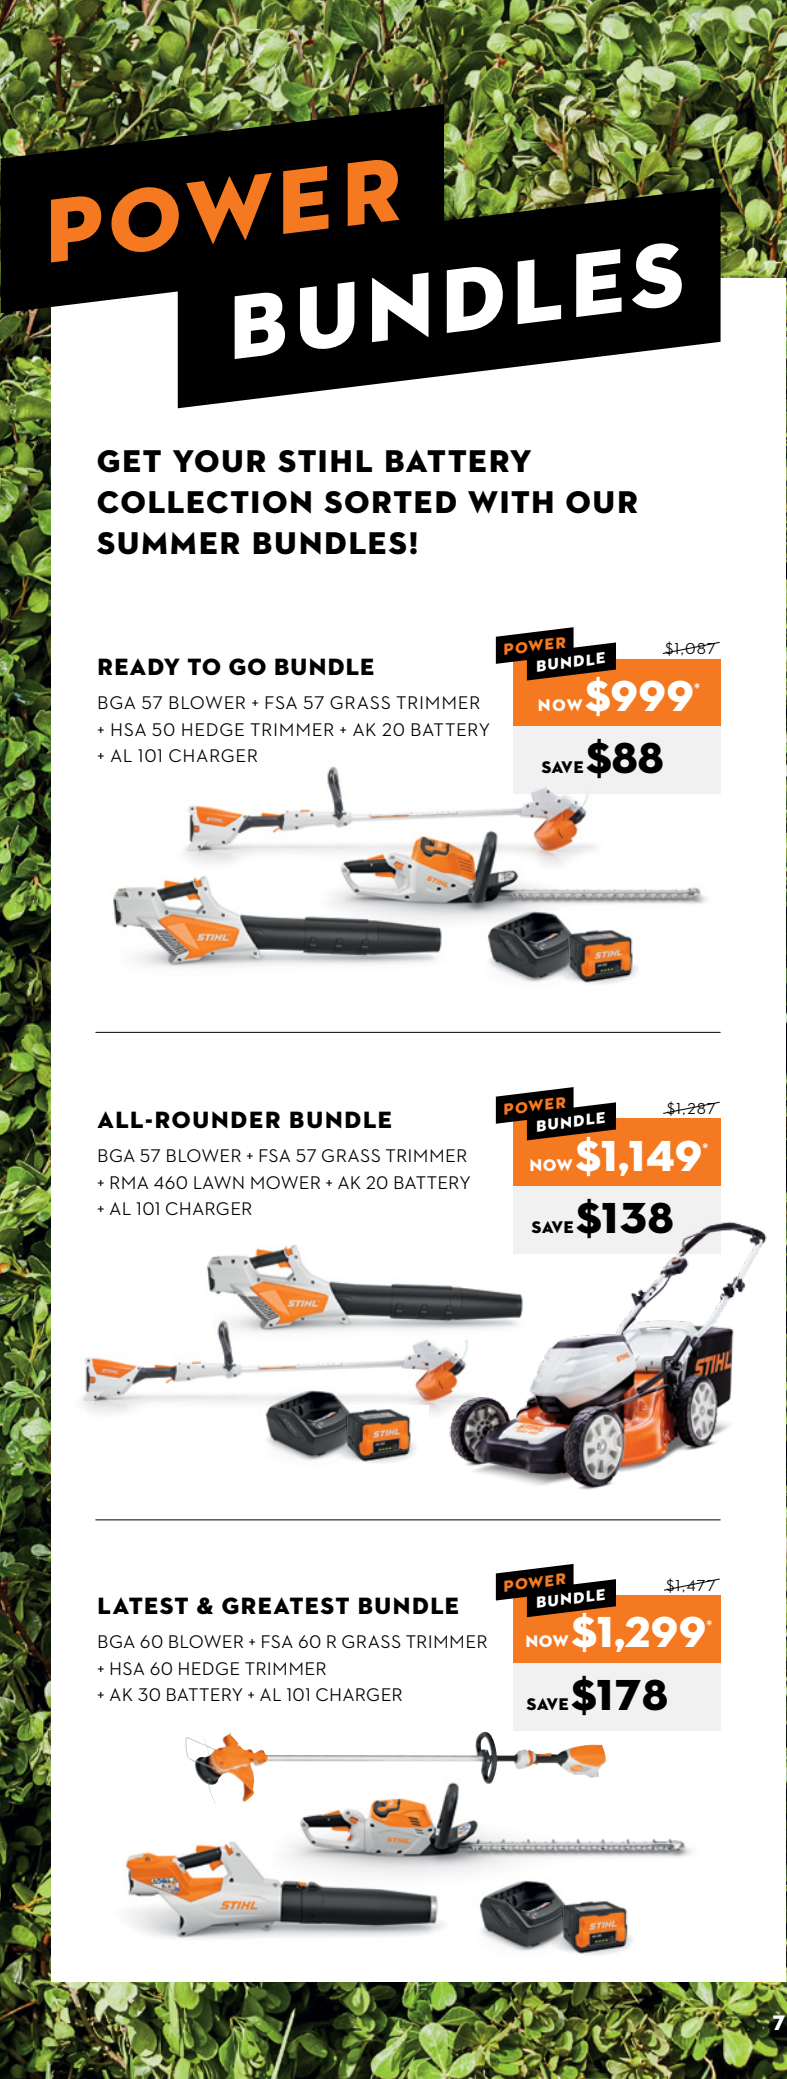

NEW MSA 60 C-B CHAINSAW

36V • 0.9KW • 2.9KG®

AK 20

Lightweight battery chainsaw for cutting firewood and garden maintenance. Optimally balanced design. Soft handle for extra comfort during use, potentiometer, quick and tool-free chain change process. **SKIN ONLY $399**

MSA 60 C-B BATTERY CHAINSAW (KIT PRICE) $499

NEW MSA 70 C-B CHAINSAW

36V • 1.1KW • 2.9KG®

AK 30

Lightweight battery chainsaw for cutting firewood and garden maintenance. 25% improved cutting performance compared to the MSA 60 C-B. Soft handle, quick and tool-free chain change process. **SKIN ONLY $499**

MSA 70 C-B BATTERY CHAINSAW (KIT PRICE) $679

NEW SHA 56 SHREDDER VAC

36V • 4.2KG® • 510M³/H® • 201KM/H¹

AK 20

2-in-1 battery powered shredder vac that can be used for both vacuum shredding and blowing. Rotating handle with adjustable speed control. **SKIN ONLY $349**

RMA 460 LAWN MOWER

36V • 46CM/18" • 25KG

AK 20

Brushless EC motor. 3-in-1 mowing functions: mulching, catching and side ejection. Robust steel housing. 60L catcher. 35-90mm cutting height. **SKIN ONLY $529**

¹Blower mode. ²Weight excluding battery, in vacuum mode. ³Vac mode. ⁴Weight excluding battery, including guide bar and saw chain.

POWER BUNDLES

GET YOUR STIHL BATTERY COLLECTION SORTED WITH OUR SUMMER BUNDLES!

READY TO GO BUNDLE

BGA 57 BLOWER + FSA 57 GRASS TRIMMER + HSA 50 HEDGE TRIMMER + AK 20 BATTERY + AL 101 CHARGER

POWER BUNDLE ~~$1,087~~
NOW $999*
SAVE $88

ALL-ROUNDER BUNDLE

BGA 57 BLOWER + FSA 57 GRASS TRIMMER + RMA 460 LAWN MOWER + AK 20 BATTERY + AL 101 CHARGER

POWER BUNDLE ~~$1,287~~
NOW $1,149*
SAVE $138

LATEST & GREATEST BUNDLE

BGA 60 BLOWER + FSA 60 R GRASS TRIMMER + HSA 60 HEDGE TRIMMER + AK 30 BATTERY + AL 101 CHARGER

POWER BUNDLE ~~$1,477~~
NOW $1,299*
SAVE $178