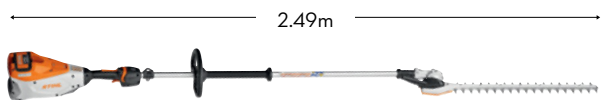

AP 300 S

SKIN ONLY
\$799

NEW HSA 130 R HEDGE TRIMMER

36V • 75CM/30" • 4.4KG#

Extremely high-performance professional battery hedge trimmer. Low blade speed for powerful cutting. Rotating multi-function handle with three-setting stroke rate, double-sided double-edged cutting blade in the pruning version, and screw-on cut and tip protector.

AR 2000 L

SKIN ONLY
\$849

Also available: HSA 130 T 60CM BATTERY HEDGE TRIMMER **\$849** (SKIN ONLY)

HLA 135 HEDGE TRIMMER

36V • 60CM/20" • 5.6KG#

Powerful battery long-reach hedge trimmer, ideal for professional use in noise sensitive areas. For cutting shrubs and bushes as well as plants near the ground. Offering double-sided cutting blade for a clean cutting pattern and tool-free cutter bar adjustment through 145°.