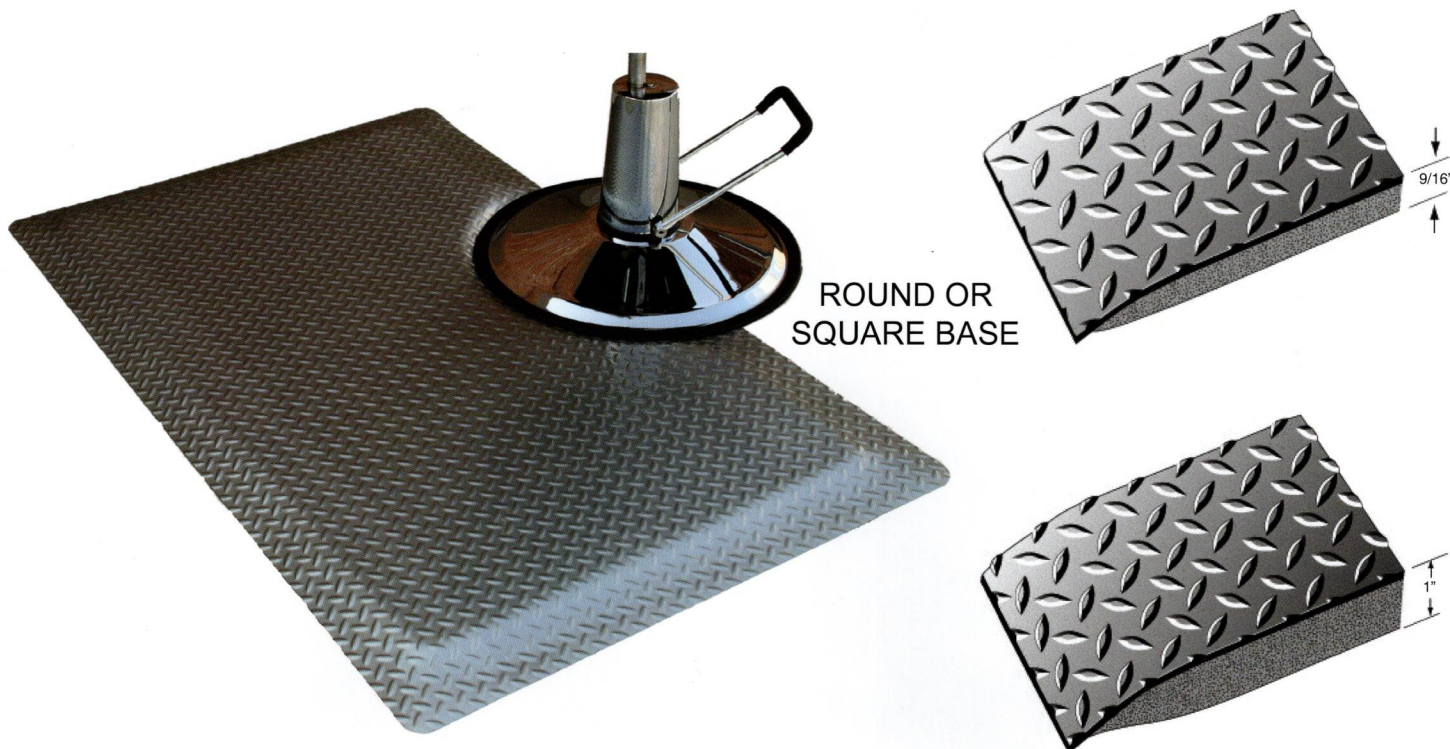

SPORT SALON™ BEAUTY SALON Anti-Fatigue Mats

ROUND OR SQUARE BASE

SPORT SALON MATS

- With a career that requires peak performance while standing all day, don't settle for an ordinary mat. Sport Salon Mats on the job provide the comfort necessary to boost your performance and put additional dollars in your pocket.
- The appearance of Sport Salon Mats complements the most high tech decor and creates a strong impression with its eye-catching effect.
- The performance of every Sport Salon Mat will tell you they are not just made for looks - they are built to last and this is backed by a five-year performance guarantee.
- Sport Salon Anti-Fatigue Mats are available in two styles. The single sponge style is 9/16" thick and double sponge is a full 1" thick, double the thickness of ordinary mats.
- Double sponge Sport Salon Mats are the anti-fatigue mats of choice, delivering the most unparalleled comfort you have ever experienced.

Glossy Black

Glossy Platinum

SPORT SALON Anti-Fatigue Mats

FOR 1" MATS, ADD "DS" TO STOCK NUMBER

Stock No.	Style	Size	Weight 9/16"	Weight 1"
SS-2436	Shampoo Mat	2' x 3'	7.2 lbs. ea.	9.0 lbs. ea.
SS-3642R	Rectangle	3' x 3.5'	13.0 lbs. ea.	17.0 lbs. ea.
SS-3642S	Semi-Circle	3' x 3.5'	12.0 lbs. ea.	16.0 lbs. ea.
SS-3648R	Rectangle	3' x 4'	15.0 lbs. ea.	19.0 lbs. ea.
SS-3648S	Semi-Circle	3' x 4'	14.0 lbs. ea.	17.0 lbs. ea.
SS-3654R	Rectangle	3' x 4.5'	17.0 lbs. ea.	21.0 lbs. ea.
SS-3654S	Semi-Circle	3' x 4.5'	16.0 lbs. ea.	20.0 lbs. ea.
SS-3660R	Rectangle	3' x 5'	19.0 lbs. ea.	23.0 lbs. ea.
SS-3660S	Semi-Circle	3' x 5'	18.0 lbs. ea.	22.0 lbs. ea.
SS-4860R	Rectangle	4' x 5'	25.0 lbs. ea.	30.0 lbs. ea.
SS-4860S	Semi-Circle	4' x 5'	24.0 lbs. ea.	29.0 lbs. ea.

CUSTOM SIZES – AVAILABLE IN LENGTHS UP TO 75 LN. FT.

Stock No.	Style	Weight 9/16"	Weight 1"
SSR-36	36" W w/cut outs	3.75 lbs./Ln. Ft.	4.5 lbs./Ln. Ft.
SSR-48	48" W w/cut outs	5.00 lbs./Ln. Ft.	6.0 lbs./Ln. Ft.

Colors: Glossy Black 3' and 4', Platinum 3' Only.
Available 9/16" and 1" Thick (DS).