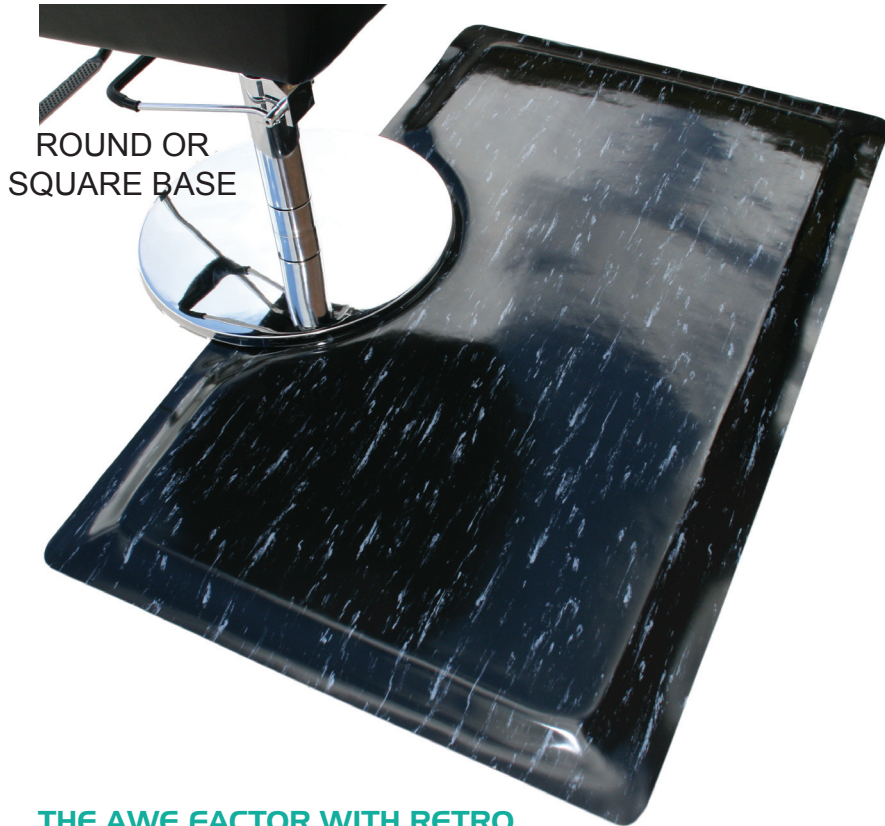

# MARBLEIZED BEAUTY SALON™ Anti-Fatigue Mats

## BALANCED ERGONOMICS. BALANCED LIFE

- Rhino Marbleized Salon mats are straight-forward with the use of a carefully engineered closed-cell polymeric sponge base and providing the simplest and most effective way to reduce fatigue and stress

## COMMITTED TO SUPERIOR QUALITY

- Marbleized anti-fatigue mats available in two thicknesses, 1/2" or 7/8" (x) and available in a Rectangle or Semi-Circle version, (x) 5 sizes, (x) 5 colors and (x) with either the "standard" circular cut-out or an optional square cut-out for chairs with the square base. Giving you 200 variations to choose from.
- The Rhino commitment to the Salon Professional is a three year guarantee.

**Colors:** Gray, Charcoal, Blue, Black/White, Solid Black. Available 1/2" and 7/8" Thick/Double Sponge (DS)

Solid Black

Blue

Black/White

Charcoal

Gray