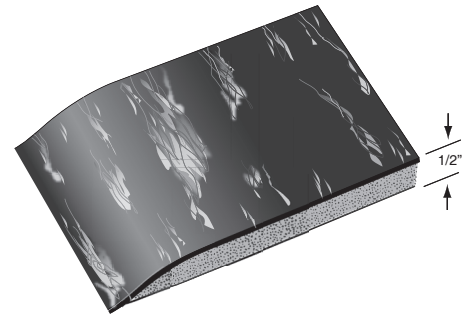

# MARBLEIZED BEAUTY SALON™ Anti-Fatigue Mats

## BALANCED ERGONOMICS. BALANCED LIFE

- Rhino Marbleized Salon mats are straight-forward with the use of a carefully engineered closed-cell polymeric sponge base and providing the simplest and most effective way to reduce fatigue and stress