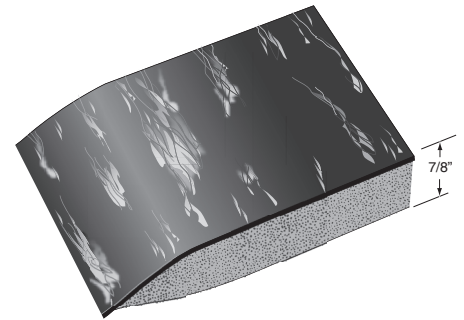

# MARBLEIZED BEAUTY SALON™ Anti-Fatigue Mats

## BALANCED ERGONOMICS. BALANCED LIFE

- Rhino Marbleized Salon mats are straight-forward with the use of a carefully engineered closed-cell polymeric sponge base and providing the simplest and most effective way to reduce fatigue and stress