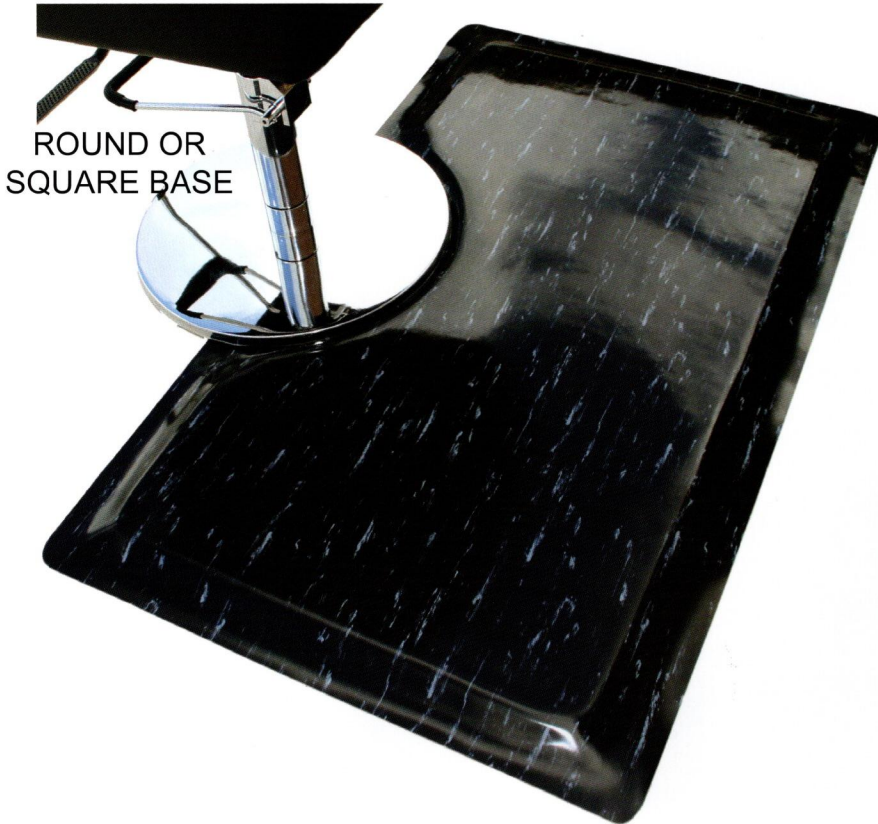

MARBLEIZED BEAUTY SALON™ Anti-Fatigue Mats

MARBLEIZED BEAUTY SALON MATS

- Rhino Marbled provides excellent resistant to many hair care products. It is also very easy to clean - hair clippings do not want to stick to the low static formulation.
- Rhino Marbled matting is a superior value with puncture resistance that exceeds comparable rubber products by up to 90%.
- Marbled is constructed of 3/32" heavy duty marbled vinyl tile surface, permanently bonded to your choice of a 3/8" or 7/8" resilient closed cell polymeric sponge base. Overall thickness is 1/2" or 7/8".

MARBLEIZED TILE TOP BEAUTY SALON MATS FOR 7/8" MATS, ADD "DS" TO STOCK NUMBER

Stock #	Style	Size	Weight 1/2"	Weight 7/8"
TT-2436	Shampoo Mat	2' x 3'	7.5 lbs. ea.	9.0 lbs. ea.
BTT-3642R	Rectangle	3' x 3.5'	13.0 lbs. ea.	17.0 lbs. ea.
BTT-3642S	Semi-Circle	3' x 3.5'	12.0 lbs. ea.	16.0 lbs. ea.
BTT-3648R	Rectangle	3' x 4'	15.0 lbs. ea.	18.0 lbs. ea.
BTT-3648S	Semi-Circle	3' x 4'	14.5 lbs. ea.	17.0 lbs. ea.
BTT-3654R	Rectangle	3' x 4.5'	16.0 lbs. ea.	19.0 lbs. ea.
BTT-3654S	Semi-Circle	3' x 4.5'	15.0 lbs. ea.	18.0 lbs. ea.
BTT-3660R	Rectangle	3' x 5'	17.0 lbs. ea.	22.0 lbs. ea.
BTT-3660S	Semi-Circle	3' x 5'	16.0 lbs. ea.	21.0 lbs. ea.
BTT-4860R	Rectangle	4' x 5'	23.0 lbs. ea.	29.0 lbs. ea.
BTT-4860S	Semi-Circle	4' x 5'	22.0 lbs. ea.	28.0 lbs. ea.

CUSTOM SIZES - AVAILABLE IN LENGTHS UP TO 75 LIN. FT.

Stock #	Style	Weight 1/2"	Weight 7/8"
BTTR-36	36" W w/cut outs	3.5 lbs./Ln. Ft.	4.4 lbs./Ln. Ft.
BTTR-48	48" W w/cut outs	4.6 lbs./Ln. Ft.	5.8 lbs./Ln. Ft.

Colors: Brown, Gray, Tan, Charcoal, Sandalwood, Blue, Black/White, Solid Black. Available 1/2" and 7/8" Thick/Double Sponge (DS)

Blue

Solid Black

Brown

Black/White

Tan

Gray

Charcoal