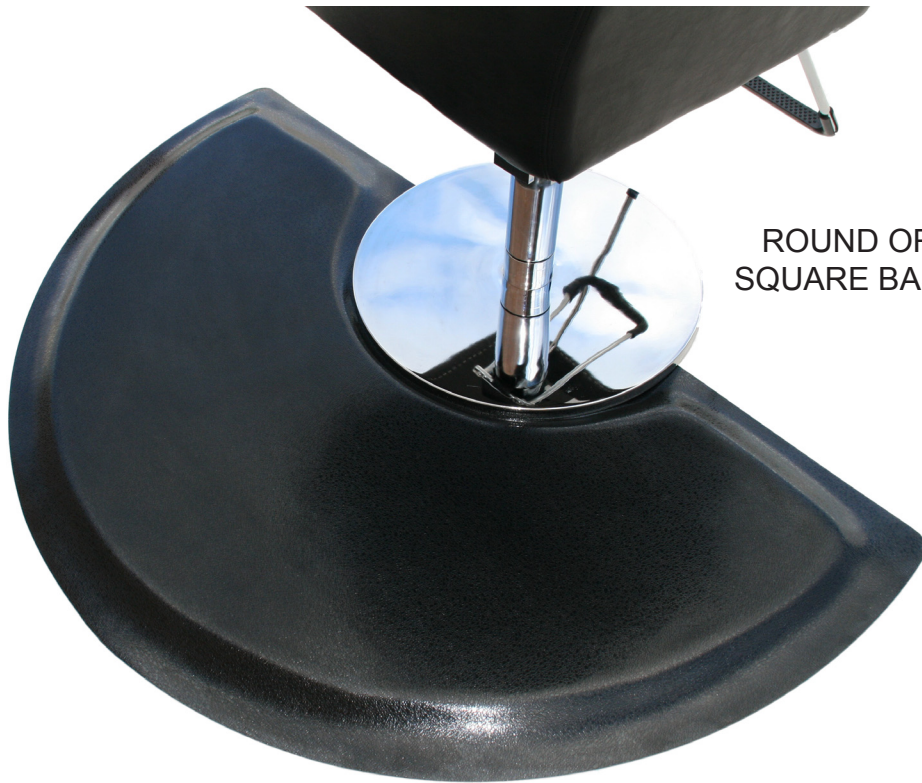

RHINO HIDE BEAUTY SALON™ Anti-Fatigue Mats

ROUND OR SQUARE BASE

WHEN YOU CARE ENOUGH TO STAND ON THE VERY BEST

- Rhino Hide salon mats are the anti-fatigue mats of choice, producing the incredibly soft and resilient rebound properties needed by salon professionals.

QUALITY NEVER GOES OUT OF STYLE

- Beautiful high-gloss 1/8" thick pebble surface provides resistance to puncture from heels, cart traffic, tears, cuts and is over three times more abrasion resistant than competing products.

YOUR CHOICE

- Rhino Hide anti-fatigue mats are available in two thickness, 1/2" thick and 7/8" (x) Semi-Circle and Rectangle versions (x) 5 different sizes (x) 5 different colors (x) the standard circular cut-out or an optional square cut-out for chairs with the square base, giving you 200 variations to choose from.

OUR PLEDGE

- The Rhino commitment to the salon professional is a five-year guarantee.

RHINO HIDE BEAUTY SALON MATS

FOR 7/8" MATS, ADD "DS" TO STOCK NUMBER

Stock #	Style	Size	Weight 1/2"	Weight 7/8"
RH-2436	Shampoo Mat	2' x 3'	10.0 lbs. ea.	12.0 lbs. ea.
BRH-3642R	Rectangle	3' x 3.5'	19.0 lbs. ea.	21.0 lbs. ea.
BRH-3642S	Semi-Circle	3' x 3.5'	18.0 lbs. ea.	20.0 lbs. ea.
BRH-3648R	Rectangle	3' x 4'	21.0 lbs. ea.	23.0 lbs. ea.
BRH-3648S	Semi-Circle	3' x 4'	20.0 lbs. ea.	22.0 lbs. ea.
BRH-3654R	Rectangle	3' x 4.5'	24.0 lbs. ea.	26.0 lbs. ea.
BRH-3654S	Semi-Circle	3' x 4.5'	23.0 lbs. ea.	25.0 lbs. ea.
BRH-3660R	Rectangle	3' x 5'	25.0 lbs. ea.	30.0 lbs. ea.
BRH-3660S	Semi-Circle	3' x 5'	24.0 lbs. ea.	28.0 lbs. ea.
BRH-4860R	Rectangle	4' x 5'	33.0 lbs. ea.	40.0 lbs. ea.
BRH-4860S	Semi-Circle	4' x 5'	32.0 lbs. ea.	37.0 lbs. ea.