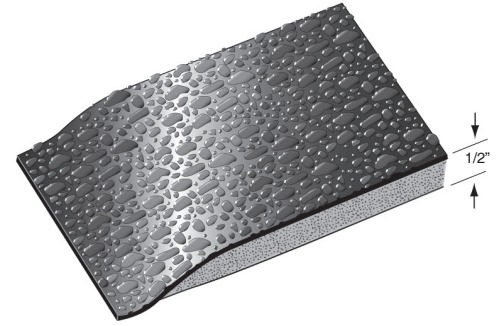

RHINO HIDE BEAUTY SALON™ Anti-Fatigue Mats

ROUND OR SQUARE BASE

WHEN YOU CARE ENOUGH TO STAND ON THE VERY BEST

- Rhino Hide salon mats are the anti-fatigue mats of choice, producing the incredibly soft and resilient rebound properties needed by salon professionals.

QUALITY NEVER GOES OUT OF STYLE

- Beautiful high-gloss 1/8" thick pebble surface provides resistance to puncture from heels, cart traffic, tears, cuts and is over three times more abrasion resistant than competing products.

YOUR CHOICE

- Rhino Hide anti-fatigue mats are available in two thickness, 1/2" thick and 7/8" (x) Semi-Circle and Rectangle versions (x) 5 different sizes (x) 5 different colors (x) the standard circular cut-out or an optional square cut-out for chairs with the square base, giving you 200 variations to choose from.

OUR PLEDGE

- The Rhino commitment to the salon professional is a five-year guarantee.

RHINO HIDE BEAUTY SALON MATS

FOR 7/8" MATS, ADD "DS" TO STOCK NUMBER

Stock #	Style	Size	Weight 1/2"	Weight 7/8"
RH-2436	Shampoo Mat	2' x 3'	10.0 lbs. ea.	12.0 lbs. ea.
BRH-3642R	Rectangle	3' x 3.5'	19.0 lbs. ea.	21.0 lbs. ea.
BRH-3642S	Semi-Circle	3' x 3.5'	18.0 lbs. ea.	20.0 lbs. ea.
BRH-3648R	Rectangle	3' x 4'	21.0 lbs. ea.	23.0 lbs. ea.
BRH-3648S	Semi-Circle	3' x 4'	20.0 lbs. ea.	22.0 lbs. ea.
BRH-3654R	Rectangle	3' x 4.5'	24.0 lbs. ea.	26.0 lbs. ea.
BRH-3654S	Semi-Circle	3' x 4.5'	23.0 lbs. ea.	25.0 lbs. ea.
BRH-3660R	Rectangle	3' x 5'	25.0 lbs. ea.	30.0 lbs. ea.
BRH-3660S	Semi-Circle	3' x 5'	24.0 lbs. ea.	28.0 lbs. ea.
BRH-4860R	Rectangle	4' x 5'	33.0 lbs. ea.	40.0 lbs. ea.
BRH-4860S	Semi-Circle	4' x 5'	32.0 lbs. ea.	37.0 lbs. ea.