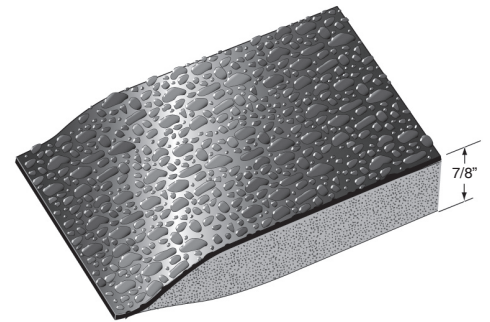

RHINO HIDE BEAUTY SALON™ Anti-Fatigue Mats

ROUND OR SQUARE BASE

WHEN YOU CARE ENOUGH TO STAND ON THE VERY BEST

- Rhino Hide salon mats are the anti-fatigue mats of choice, producing the incredibly soft and resilient rebound properties needed by salon professionals.

QUALITY NEVER GOES OUT OF STYLE

- Beautiful high-gloss 1/8" thick pebble surface provides resistance to puncture from heels, cart traffic, tears, cuts and is over three times more abrasion resistant than competing products.

YOUR CHOICE

- Rhino Hide anti-fatigue mats are available in two thickness, 1/2" thick and 7/8" (x) Semi-Circle and Rectangle versions (x) 5 different sizes (x) 5 different colors (x) the standard circular cut-out or an optional square cut-out for chairs with the square base, giving you 200 variations to choose from.

OUR PLEDGE

- The Rhino commitment to the salon professional is a five-year guarantee.

RHINO HIDE BEAUTY SALON MATS

FOR 7/8" MATS, ADD "DS" TO STOCK NUMBER

Stock #	Style	Size	Weight 1/2"	Weight 7/8"
RH-2436	Shampoo Mat	2' x 3'	10.0 lbs. ea.	12.0 lbs. ea.
BRH-3642R	Rectangle	3' x 3.5'	19.0 lbs. ea.	21.0 lbs. ea.
BRH-3642S	Semi-Circle	3' x 3.5'	18.0 lbs. ea.	20.0 lbs. ea.
BRH-3648R	Rectangle	3' x 4'	21.0 lbs. ea.	23.0 lbs. ea.
BRH-3648S	Semi-Circle	3' x 4'	20.0 lbs. ea.	22.0 lbs. ea.
BRH-3654R	Rectangle	3' x 4.5'	24.0 lbs. ea.	26.0 lbs. ea.
BRH-3654S	Semi-Circle	3' x 4.5'	23.0 lbs. ea.	25.0 lbs. ea.
BRH-3660R	Rectangle	3' x 5'	25.0 lbs. ea.	30.0 lbs. ea.
BRH-3660S	Semi-Circle	3' x 5'	24.0 lbs. ea.	28.0 lbs. ea.
BRH-4860R	Rectangle	4' x 5'	33.0 lbs. ea.	40.0 lbs. ea.
BRH-4860S	Semi-Circle	4' x 5'	32.0 lbs. ea.	37.0 lbs. ea.