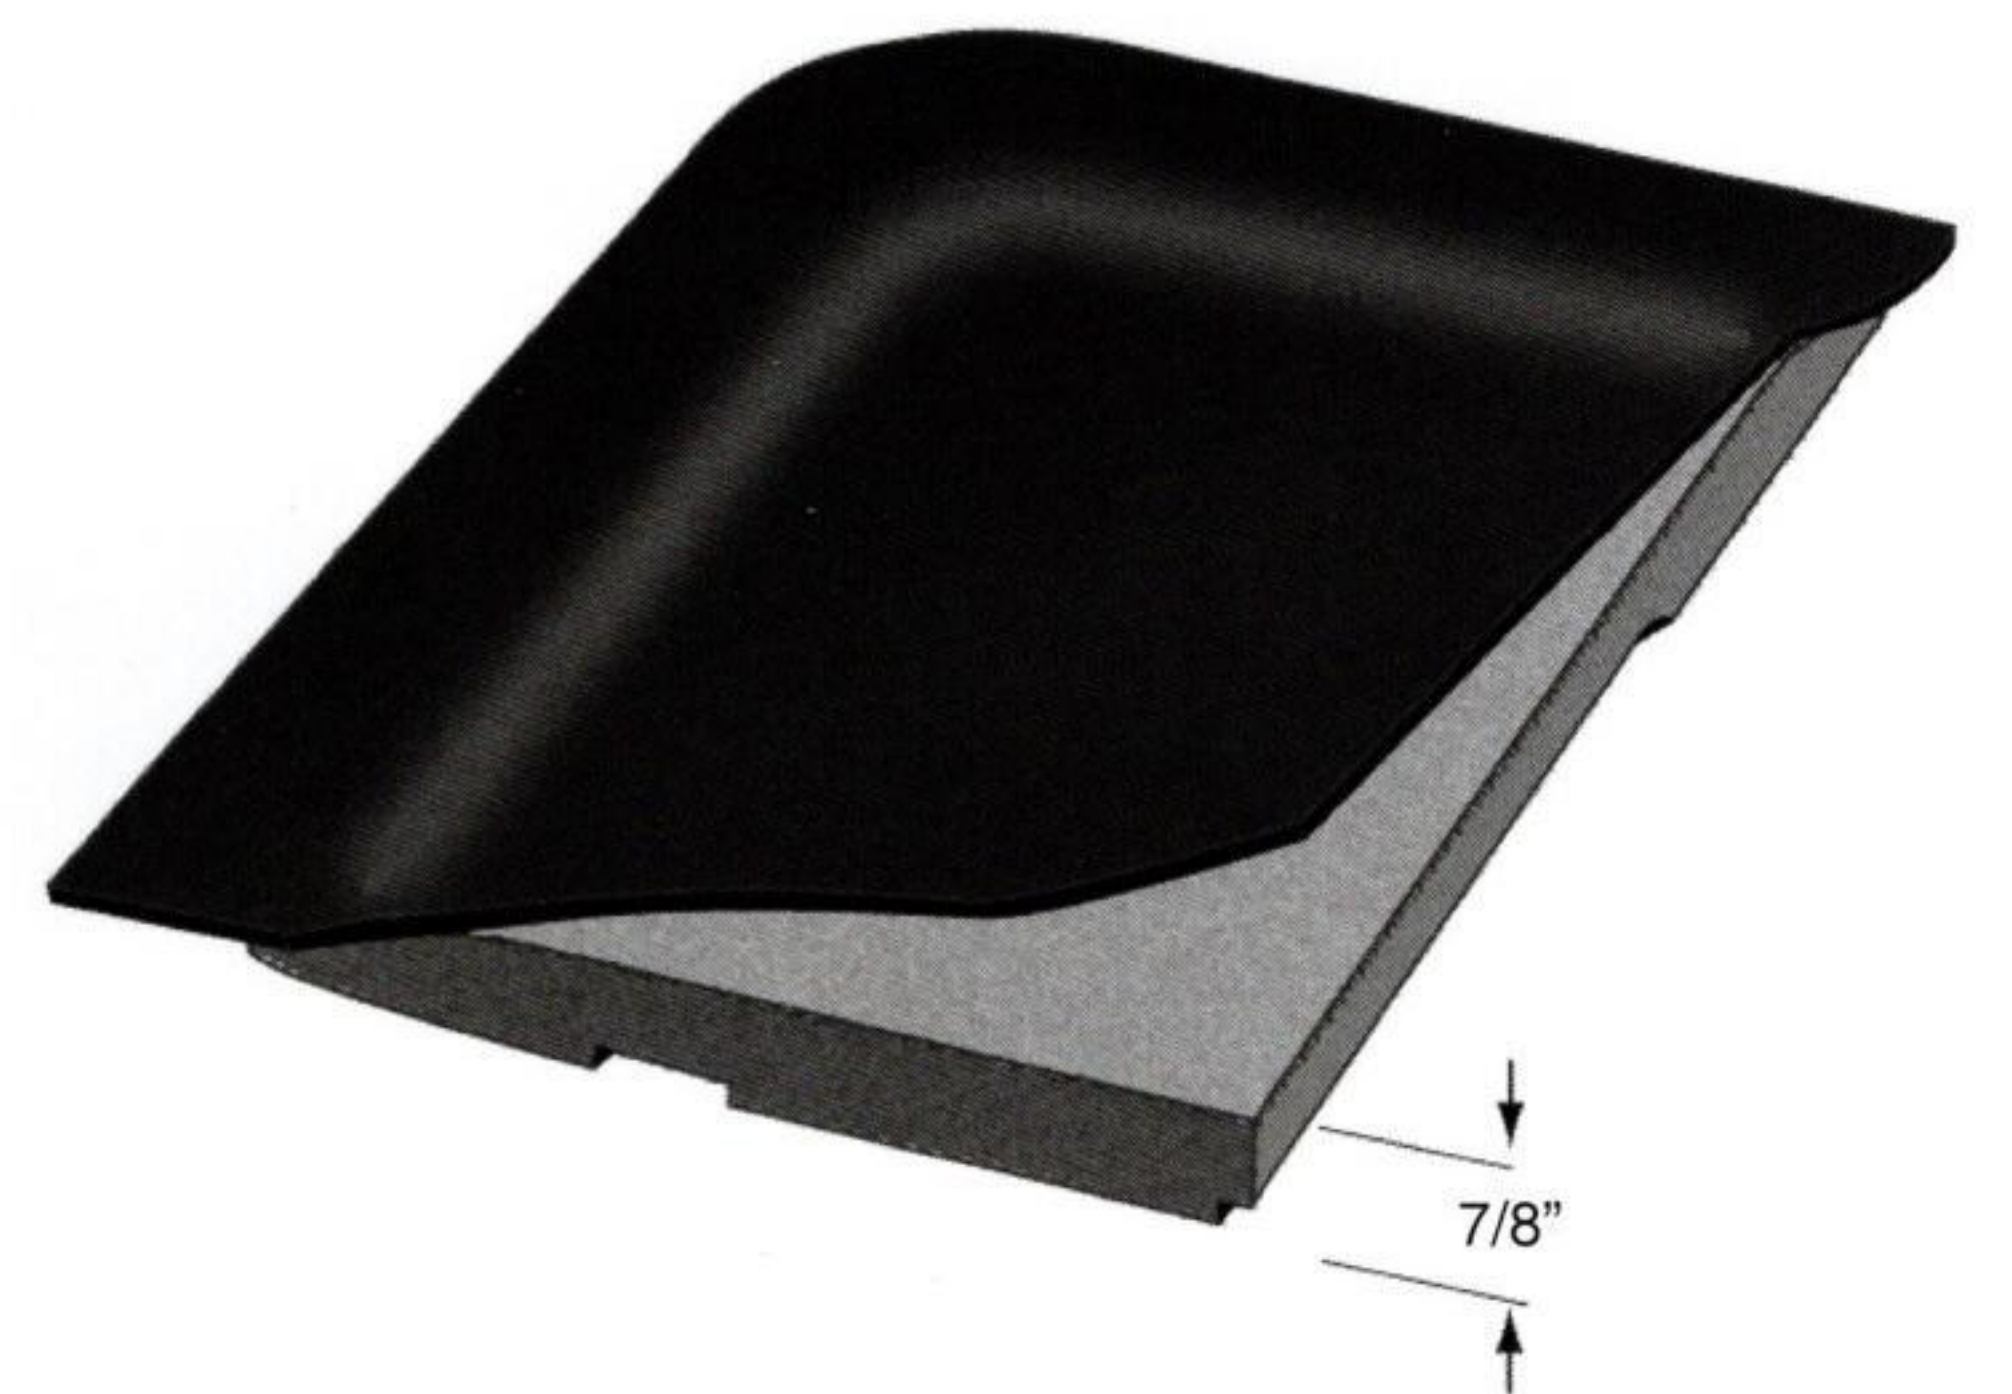

## MULTI-FLEX SALON MATS

- The Multi-Flex combination of a Performance Rated Polymeric top surface with a Multi-Flex sponge base provide the simplest and most effective way to reduce standing fatigue and stress.
- This engineered top surface is extremely durable providing resistance to punctures from heels, cart traffic, tears and cuts. At the same time the surface remains soft and pliant allowing exceptional sensitivity to the Multi-Flex sponge base.
- Multi-Flex is a super resilient polymeric sponge base with staggered air channels that create a unique fluid-like multi-density surface. This encourages subtle weight shift and movement of leg and calf muscles which in turn promote blood flow, resulting in improved circulation and reduced fatigue.
- Improving your circulation and muscle tone reduces the risk of developing varicose veins or increasing the severity of an existing condition. Remember that good circulation is the essence of a healthful life.
- Multi-Flex Anti-Fatigue mats are a full 7/8" thick, double the thickness of ordinary mats.
- Three year, conditional non-prorated warranty insures against cracking or fracturing.
- Patent pending.

MULTI-FLEX Salon Mats			
Stock No.	Style	Size	Weight 7/8"
MF-2436	Shampoo Mat	2' x 3'	12.0 lbs. ea.
MFS-3648R	Rectangle	3' x 3.5'	20.0 lbs. ea.
MFS-3648S	Semi-Circle	3' x 3.5'	21.0 lbs. ea.
MFS-3648R	Rectangle	3' x 4'	20.0 lbs. ea.
MFS-3648S	Semi-Circle	3' x 4'	21.0 lbs. ea.
MFS-3648R	Rectangle	3' x 4.5'	20.0 lbs. ea.
MFS-3648S	Semi-Circle	3' x 4.5'	21.0 lbs. ea.
MFS-3660R	Rectangle	3' x 5'	26.0 lbs. ea.
MFS-3660S	Semi-Circle	3' x 5'	25.0 lbs. ea.
MFS-4860R	Rectangle	4' x 5'	31.0 lbs. ea.
MFS-4860S	Semi-Circle	4' x 5'	30.0 lbs. ea.
<b>CUSTOM SIZES – AVAILABLE IN LENGTHS UP TO 75 LN. FT.</b>			
Stock No.	Style		Weight 7/8"
MFS-36	36" W w/cut outs		4.4 lbs./Ln. Ft.
MFS-48	48" W w/cut outs		5.5 lbs./Ln. Ft.
<b>Color: Black Only. 7/8" Thick.</b>			