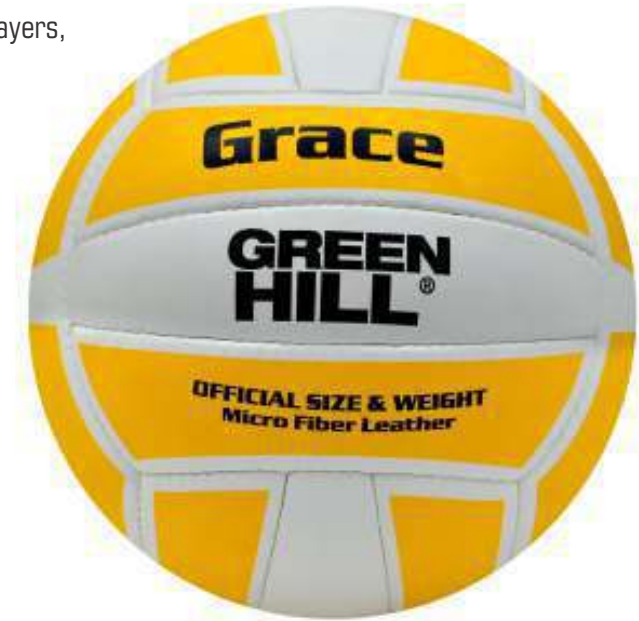

VOLLEY BALL GRACE
VBG-9302