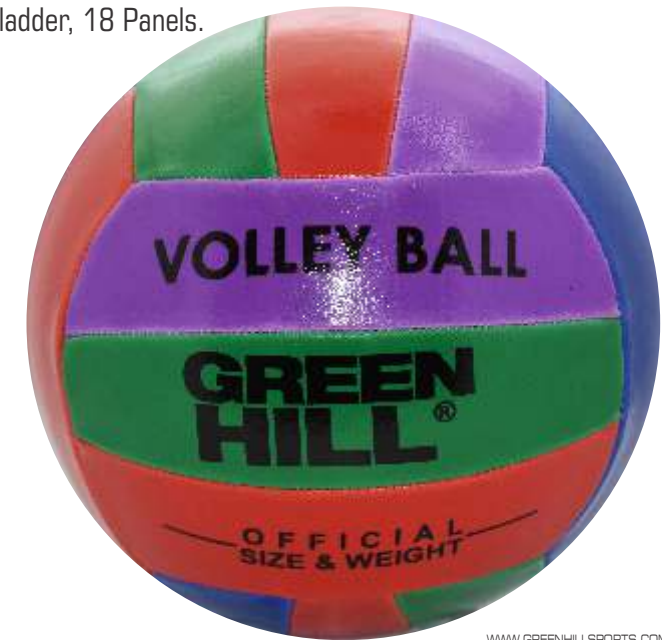

Material : P.u Foam Carbonized Grain Laminated With Latex Bladder, 18 Panels.
Size : Official
Colours : White
Use : Training / Match Ball

VOLLEY BALL
VB-9315

Material : P.u Foam Carbonized Grain Laminated With Latex Bladder, 18 Panels.
Size : Official
Colours : White
Use : Training / Match Ball

VOLLEY BALL
VB-9316

Material : P.u Foam Carbonized Grain Laminated With Latex Bladder, 18 Panels.
Size : Official
Colours : Red, Yellow, Green
Use : Training / Match Ball

VOLLEY BALL
VB-9317

Material : P.u Foam Carbonized Grain Laminated With Latex Bladder, 18 Panels.
Size : Official
Colours : Red, Green, Purple
Use : Training / Match Ball

VOLLEY BALL
VB-9314