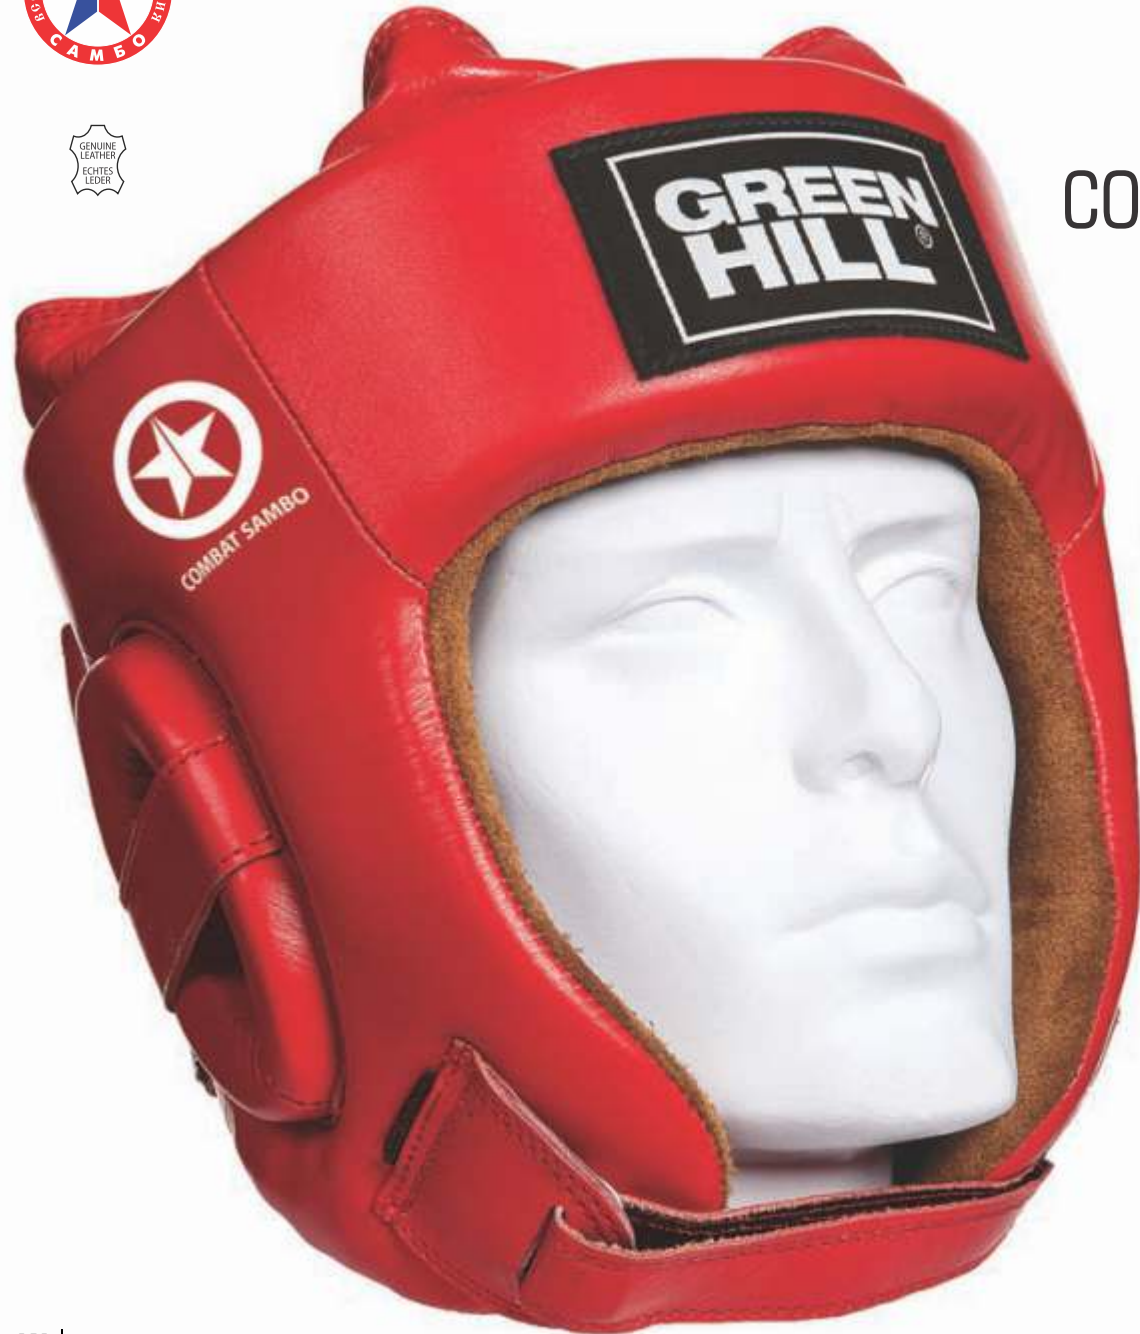

Material : Genuine Leather
Size : S, M, L, XL,
Colours : Blue, Red
Use : Training and competition

FIVE STAR COMBAT SAMBO HGF-4013cs

Material : Genuine Leather
Size : S, M, L, XL,
Colours : Red, Blue
Use : Training and competition

SAMBO SHOES SS-3096

Material : Genuine Leather
Size : S, M, L, XL,
Colours : Red/Black, Blue/Black
Use : Training and competition

COMBAT SAMBO GLOVES MMC-0026cs

NEW
NEU