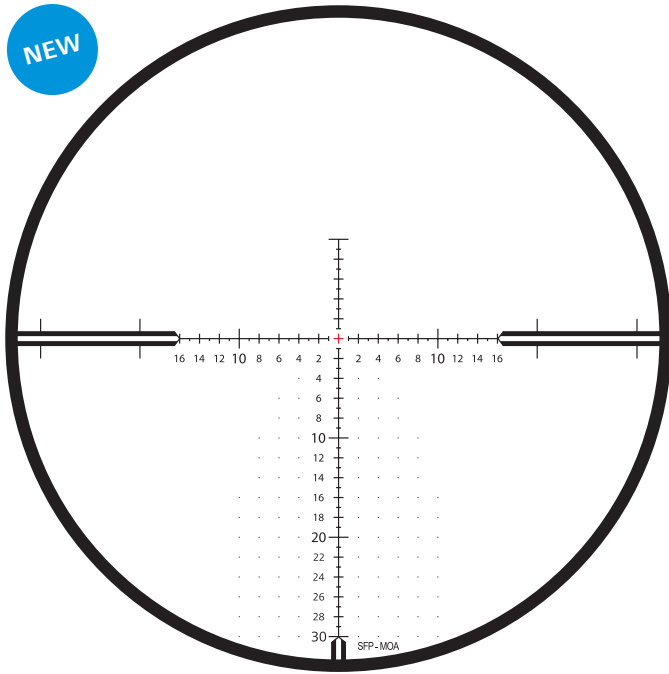

NEW

RETICLE TYPE

RETICLE #

ZMOAi-T30

64

ILLUMINATED SECOND FOCAL PLANE RETICLE

New for 2020, the ZMOAi-T30 reticle is the illuminated version of the ZMOA-T30. It also strikes the perfect balance between a dedicated shooting reticle and hunting reticle. Hunters and shooters alike prefer this option for their do-all riflescope. The minute of angle (MOA) reticle incorporates 1 MOA hash marks, offers 30 MOA of drop below centerline, and has highly useful windage correction and hold-over dots that are properly placed in the field of view for maximum effectiveness and minimal distraction. Only the center section of the reticle illuminates – providing a most effective and precise point of aim in low-light environmental conditions.

Conquest V4 4-16x44 / 50

Magnification / Subtension

@ 16x

UNIT OF MEASURE

MOA

Line Thickness - A

0.12

Distance - B