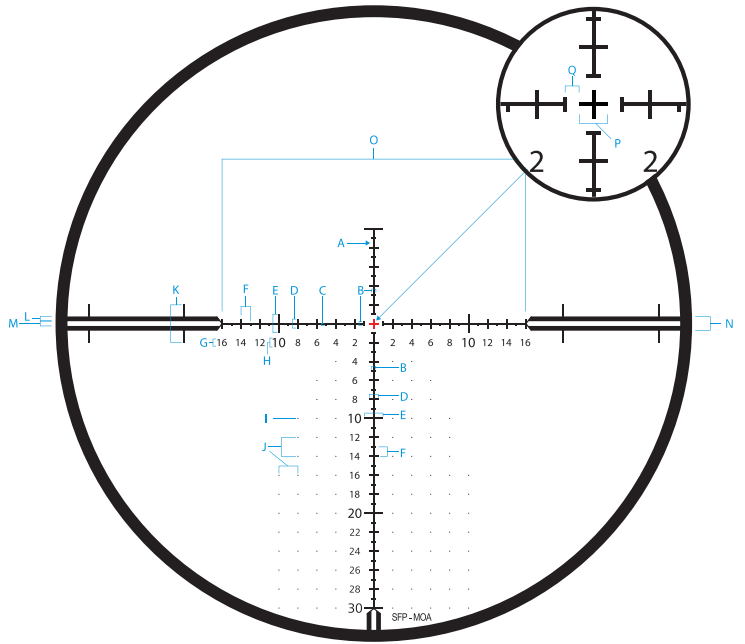

ZMOAi-T30

RIFLESCOPE(S)

Conquest V4 4-16x44 / 50

Magnification / Subtension

@ 16x

UNIT OF MEASURE

MOA

Line Thickness - A

0.12

Distance - B

0.5

Distance - C

0.25

Distance - D

1.0

Distance - E

2.0

Distance - F

1.0

Standard Number Height - G

0.75

10, 20, 30 Number Height - H

1.0

Dot Size - I

0.12

Dot Spacing - J

2.0

Distance - K

4.0

Distance - L

0.5

Distance - M

0.5

Distance - N

1.5

Distance - O

1.0

Distance - P

1.0

Spacing Around Center Cross - Q

0.5