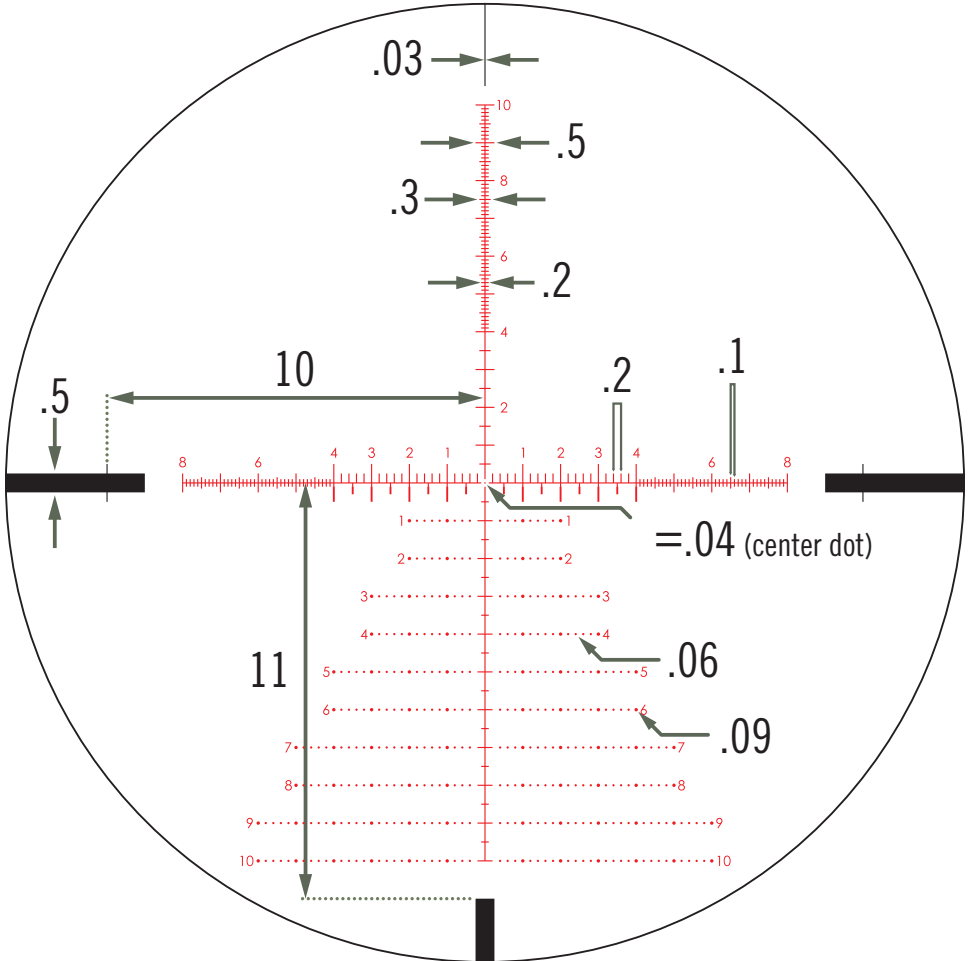

STRIKE EAGLE EBR-7C MRAD Reticle Subtensions for 5-25x56

....[NOTES]....

Subtensions are measured in MRAD and remain constant at all magnifications.

Reticle image shown for representation only. The overall reticle image will vary with changes in the magnification.