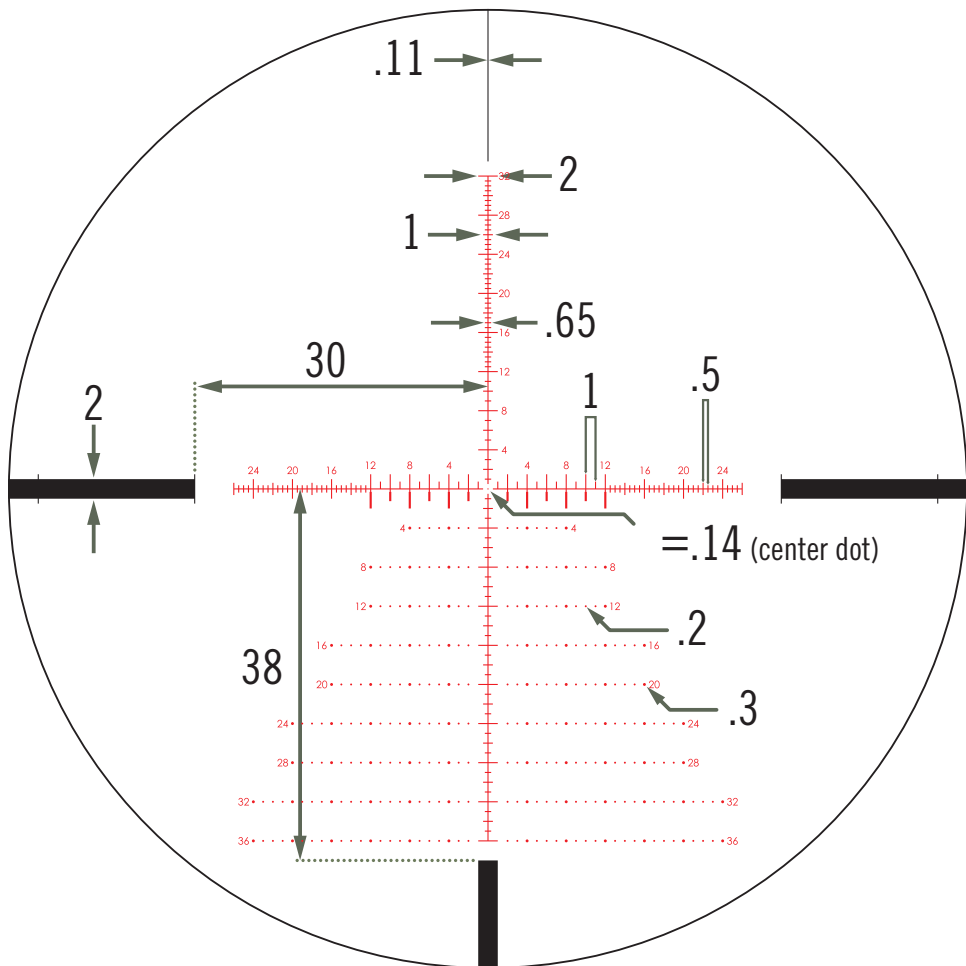

# STRIKE EAGLE EBR-7C MOA Reticle Subtensions for 5-25x56

## ....[NOTES]....

Subtensions are measured in MOA and remain constant at all magnifications.

Reticle image shown for representation only. The overall reticle image will vary with changes in the magnification.