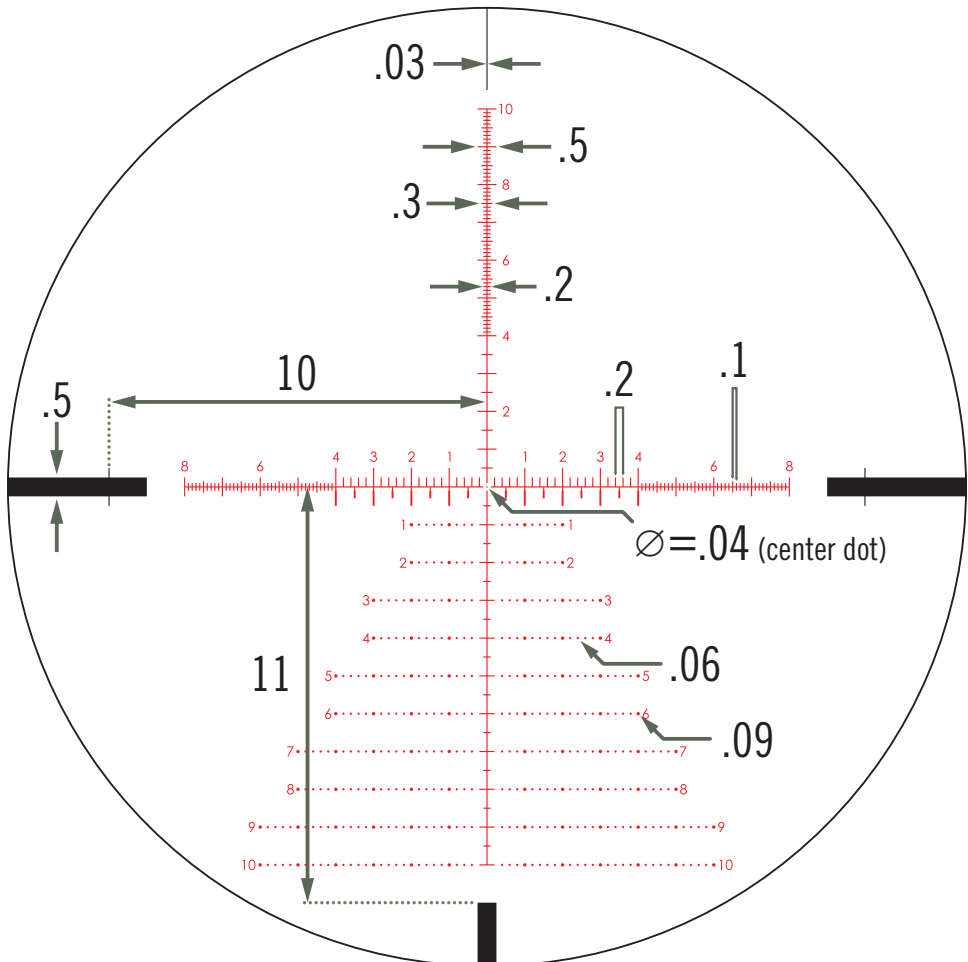

STRIKE EAGLE® EBR-7C MRAD Reticle Subtensions for 3-18x44

....[NOTES]....

Subtensions are measured in MRAD and remain constant at all magnifications.

Reticle image shown for representation only. The overall reticle image will vary with changes in the magnification.