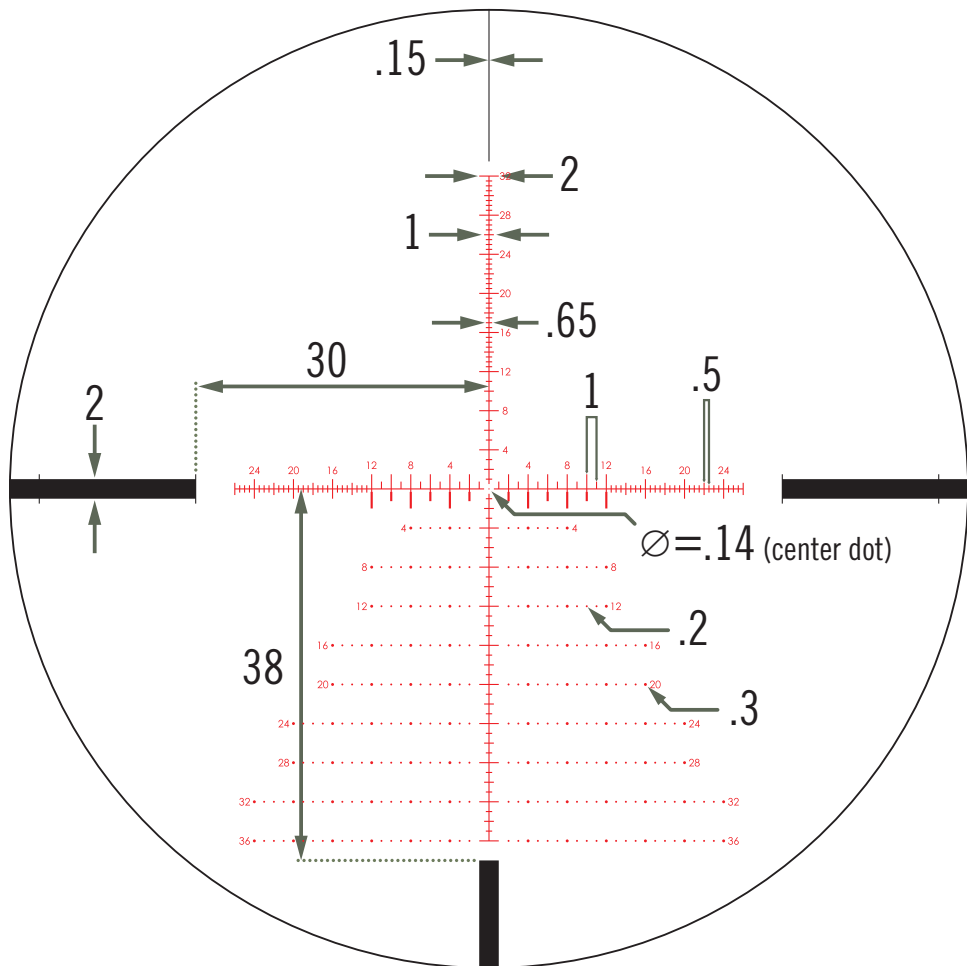

STRIKE EAGLE® EBR-7C MOA Reticle Subtensions for 3-18x44

....[NOTES]....

Subtensions are measured in MOA and remain constant at all magnifications.

Reticle image shown for representation only. The overall reticle image will vary with changes in the magnification.