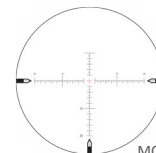

NIGHTFORCE®

56 mm objective

Exposed elevation adjustment with 10 MOA per revolution

Capped windage adjustment

ZeroSET
For a repeatable return to zero

30 mm body tube for superior strength and maximum adjustment range

Side parallax and illumination* adjustment

Fast focus eyepiece

Award Winning

The Nightforce SHV 5-20x56 delivers exceptional quality and precision at an affordable price. While the quality of many lesser variable-power riflescopes deteriorates dramatically at high magnification, our SHV™ 5-20x56 provides superb clarity, crispness and color contrast throughout its entire magnification range. With premium features including: a 30mm main tube, exposed elevation adjustment with ZeroSet™, and multiple reticle and illumination options, the SHV™ 5-20x56 is a more than capable partner for your next long range shooting adventure.

Recipient of the Hunt Alaska Editors' Choice Award for Best Optics - 2016. Only gear that can survive the harshest extremes of the Alaskan wilderness are candidates for this award, and the SHV™ 5-20x56 came out on top.

Focal Plane	Second
Objective diameter	56 mm
Tube diameter	30 mm
Internal adjustment	e: 80 MOA; w: 50 MOA
Click value	.25 MOA
Parallax adjustment	25 yd - ∞
Exit pupil	5x: 8.7 mm; 20x: 2.5mm
Eye relief	80-90 mm
Field of view @ 100Y	5x: 17.9 ft; 20x: 5.0 ft
Overall length	15.2 in
Weight	29.1/30.5* oz
Mounting length	6.5in
PTL	Accessory
Available Reticles	Forceplex™, IHR™, MOAR™
Illumination	Optional
Elevation feature	ZeroSET

MOAR™