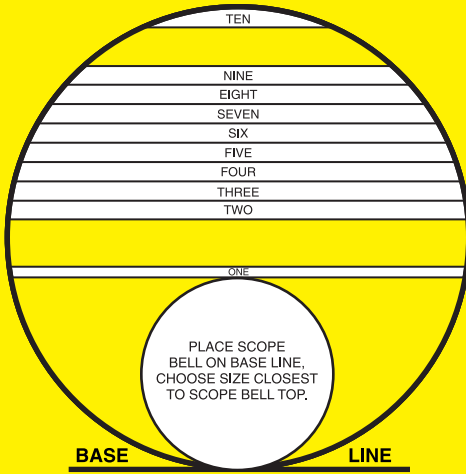

BLIZZARD OBJ & EYE

MULTI-FLEX & FLIP-OPEN EYE PIECE

Place one edge of the eye piece on the base line and read the closest line to the opposite side of the eye piece. Repeat the operation on the second eye piece scale and determine which of the lines is closest to the eye piece edge. Both scales are necessary to determine the best fit.