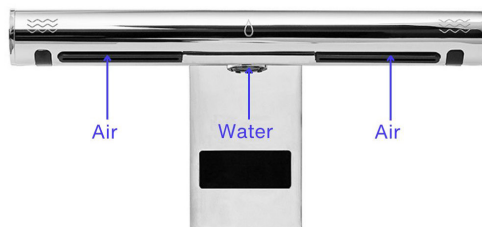

Electrical Supply Voltage	220 - 240 V
Electrical Supply Frequency	50/60 Hz
Expected Motor Life	3000 Hours
Rated Power	0.7 - 1.2 kW
Approx. Watt-Hours per Dry	1.94 - 3.33 Wh
Heater Element Power	0 - 0.5 kW

Motor Speed	40,000 RPM
Air Speed	212 MPH
Materials	Plated Brass
Finishes Available & Codes	Chrome (DFADDM03), Black (DFADDM04)
IP Rating	IP24
Certifications and Awards	CE, UKCA