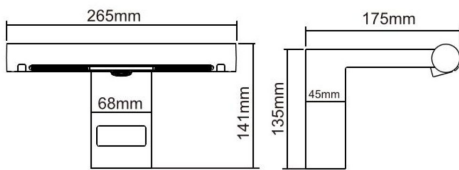

Electrical Supply Voltage	220 - 240 V
Electrical Supply Frequency	50/60 Hz
Expected Motor Life	3000 Hours
Rated Power	0.7 - 1.2 kW
Approx. Watt-Hours per Dry	1.94 - 3.33 Wh
Heater Element Power	0 - 0.5 kW

Motor Speed	40,000 RPM
Air Speed	212 MPH
Materials	Plated Brass
Finishes Available & Codes	Chrome (DFADDM03), Black (DFADDM04)
IP Rating	IP24
Certifications and Awards	CE, UKCA