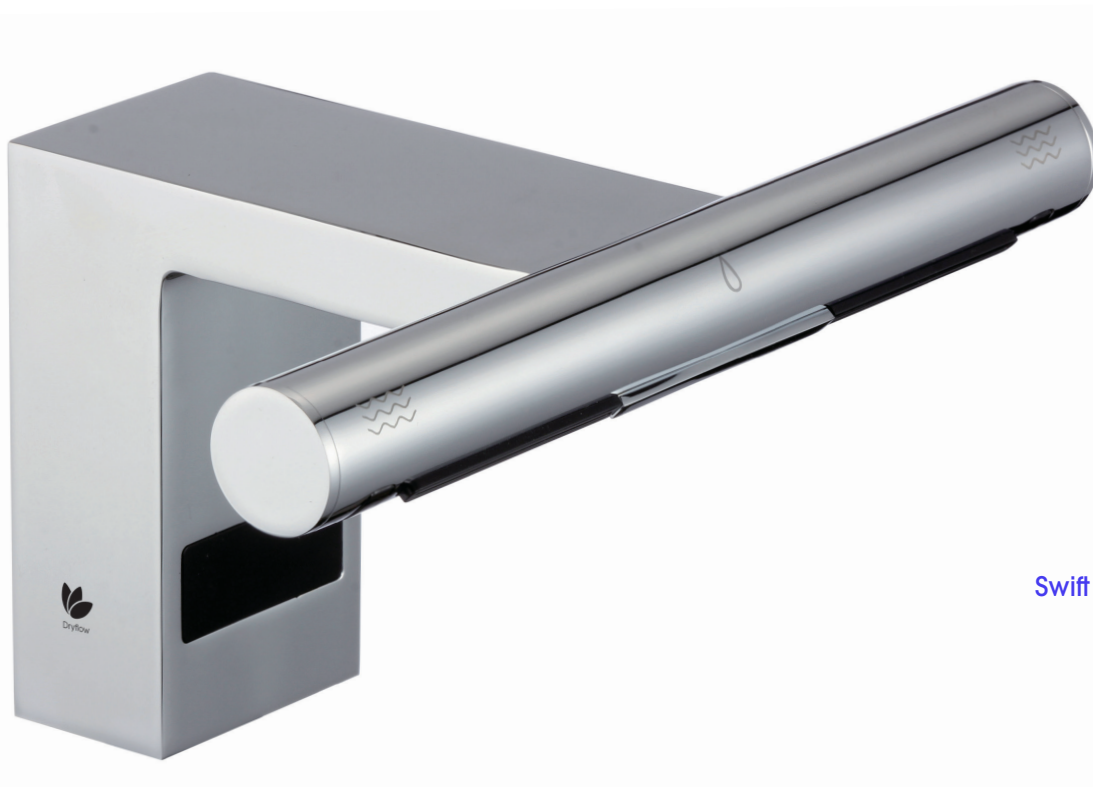

Intelligent

**The trusted independent experts for hand dryers
and washrooms since 2012.**

Dryflow AquaDry

Wet or dry, it can do it all

high traffic

- Wash and dry over the sink ●
- Premium build ●
- Energy-saving technology ●
- Energy efficient ●
- Low noise ●
- Optimised airflow design ●
- Long life brushless motor ●
- HEPA filter ●
- Swift installation and maintenance ●
- Safety timeout protection ●

Motor Speed	40,000 RPM
Air Speed	212 MPH
Materials	Plated Brass
Finishes Available & Codes	Chrome (DFADDM03), Black (DFADDM04)
IP Rating	IP24
Certifications and Awards	CE, UKCA