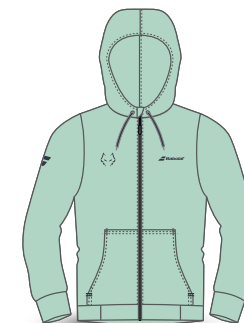

JUAN LEBRÓN HOOD JACKET

100% polyester recyclé

TAILLES S-XXL

CODE 6MS24121