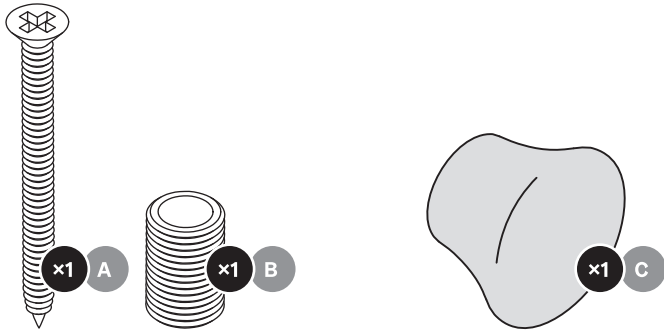

Design House
Stockholm

Assembly Instructions
Lasso Mirror Round (2655-0008)

Components (tools):

Components:

Step 1.

Step 2.

Step 3.

designhousestockholm.com
@designhousestockholm