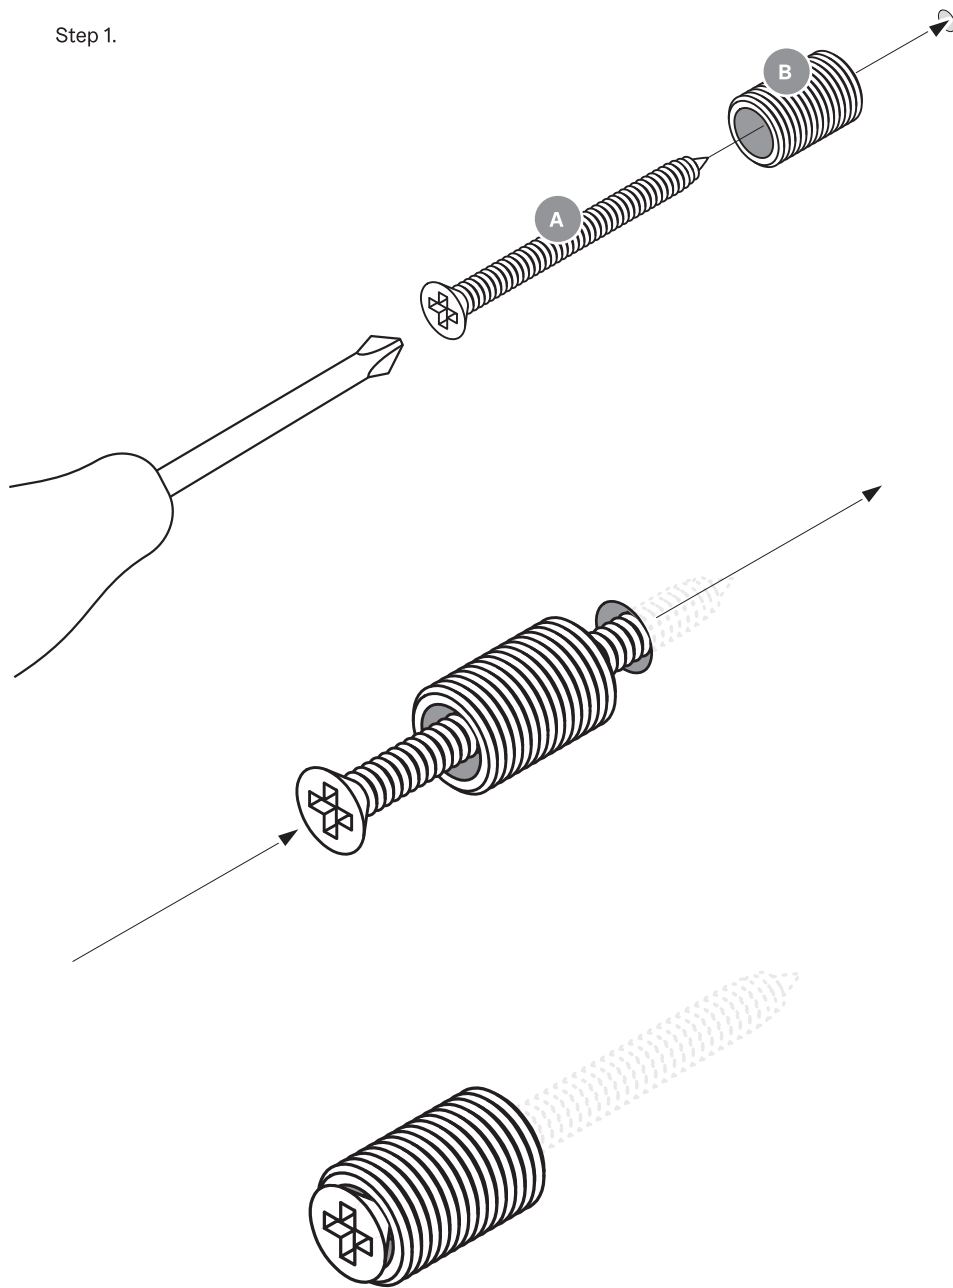

Design House
Stockholm

Assembly Instructions
Lasso Mirror Round (2655-0008)

Components (tools):

Components:

Step 1.

Step 2.

Step 3.

designhousestockholm.com
@designhousestockholm