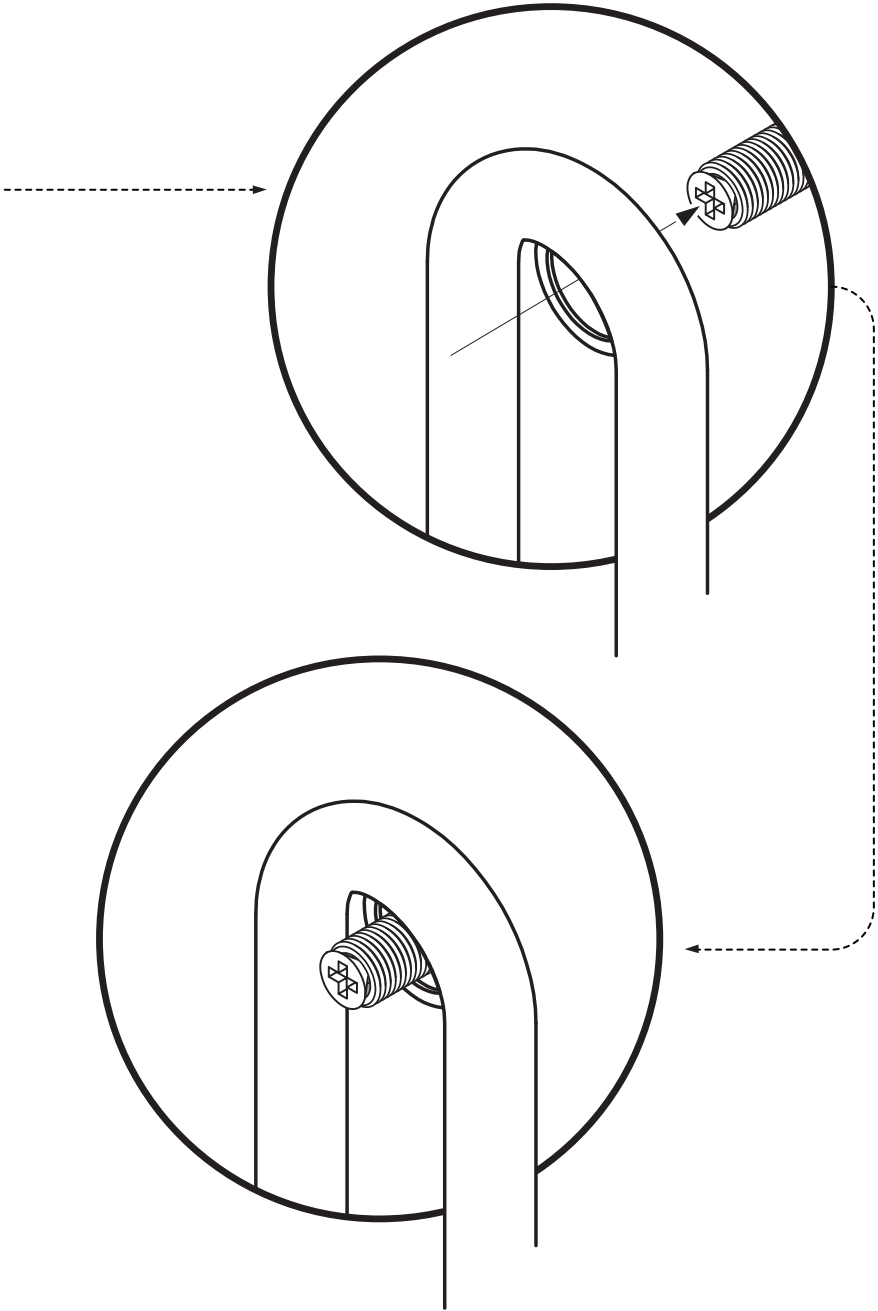

Design House
Stockholm

Assembly Instructions
Lasso Mirror Round (2655-0008)

Components (tools):

Components:

Step 1.

Step 2.

Step 3.

designhousestockholm.com
@designhousestockholm