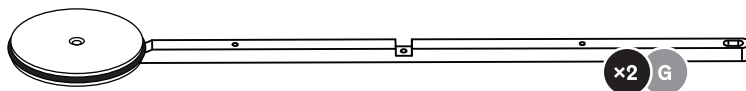

# Design House *Stockholm*

Assembly Instructions  
Exit Trolley (2601-1000),  
(2601-0190) & (2601-8400).

Components (tools):

Components:

Step 1.

Step 2.

Step 3.

designhousetockholm.us  
@designhousetockholm.us