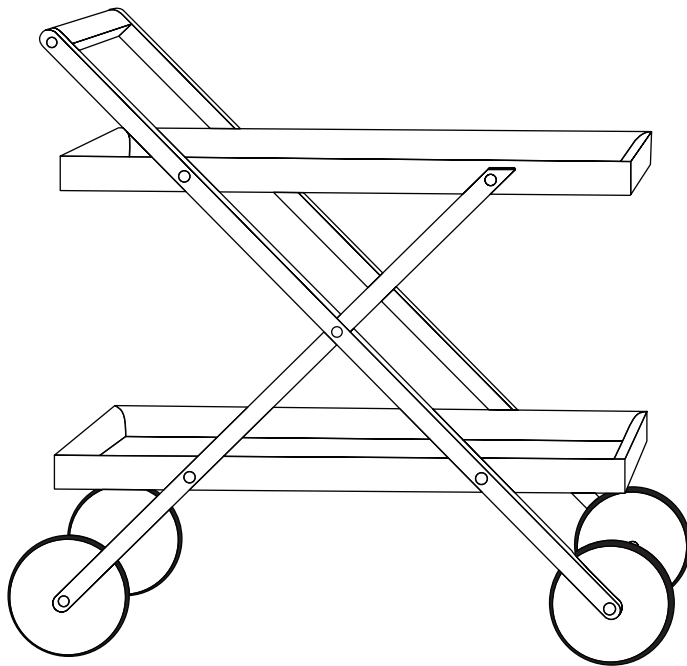

# Design House *Stockholm*

Assembly Instructions  
Exit Trolley (2601-1000),  
(2601-0190) & (2601-8400).

Components (tools):

Components:

Step 1.

Step 2.

Step 3.

designhousetockholm.us  
@designhousetockholm.us