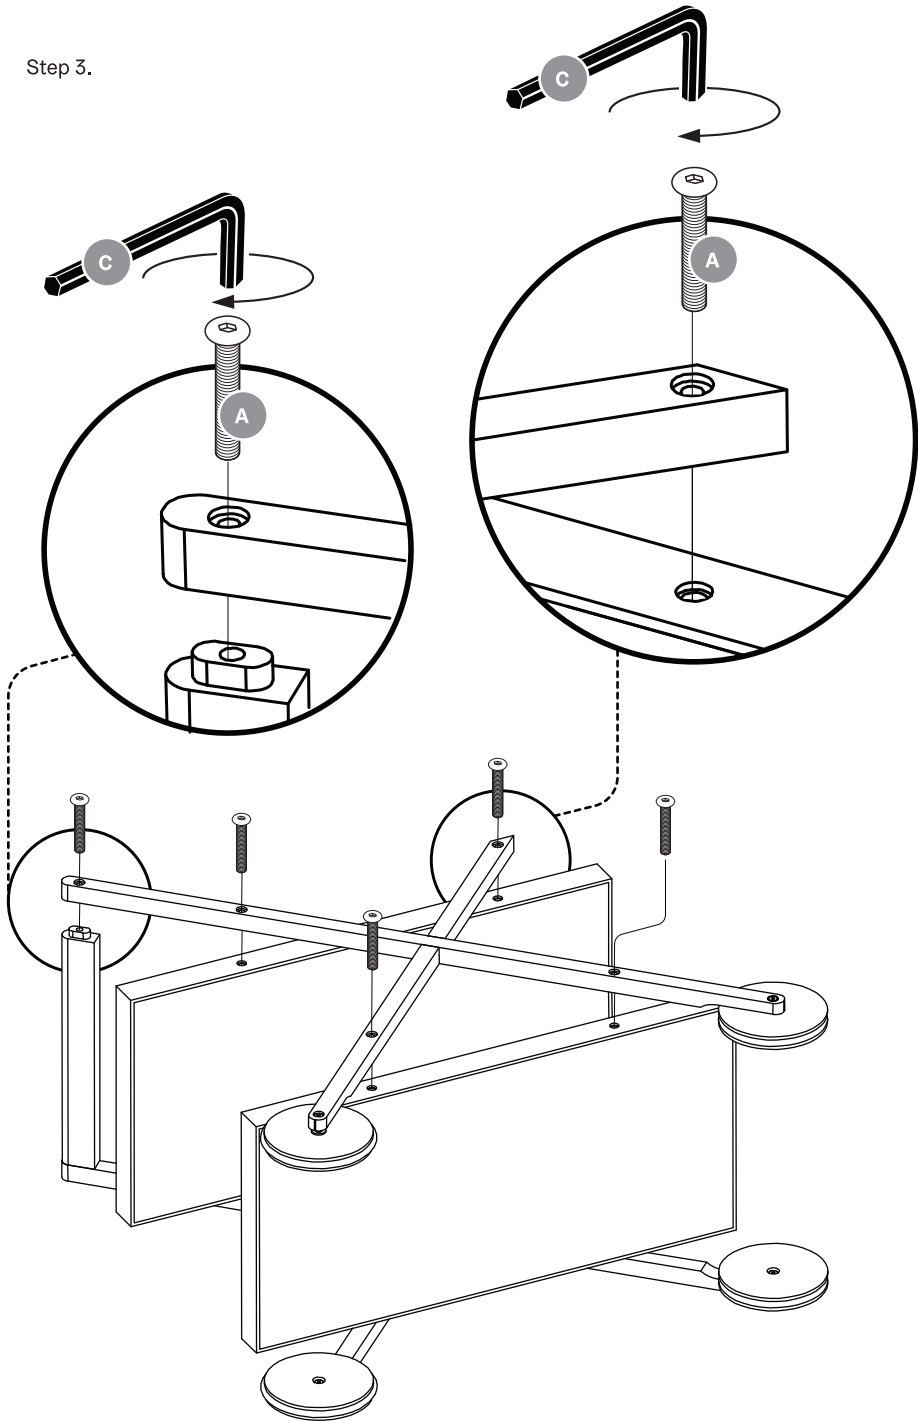

# Design House *Stockholm*

Assembly Instructions  
Exit Trolley (2601-1000),  
(2601-0190) & (2601-8400).

Components (tools):

Components:

Step 1.

Step 2.

Step 3.

designhousetockholm.us  
@designhousetockholm.us