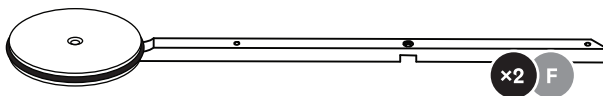

# Design House *Stockholm*

Assembly Instructions  
Exit Trolley (2601-1000),  
(2601-0190) & (2601-8400).

Components (tools):

Components:

Step 1.

Step 2.

Step 3.

designhousetockholm.us  
@designhousetockholm.us