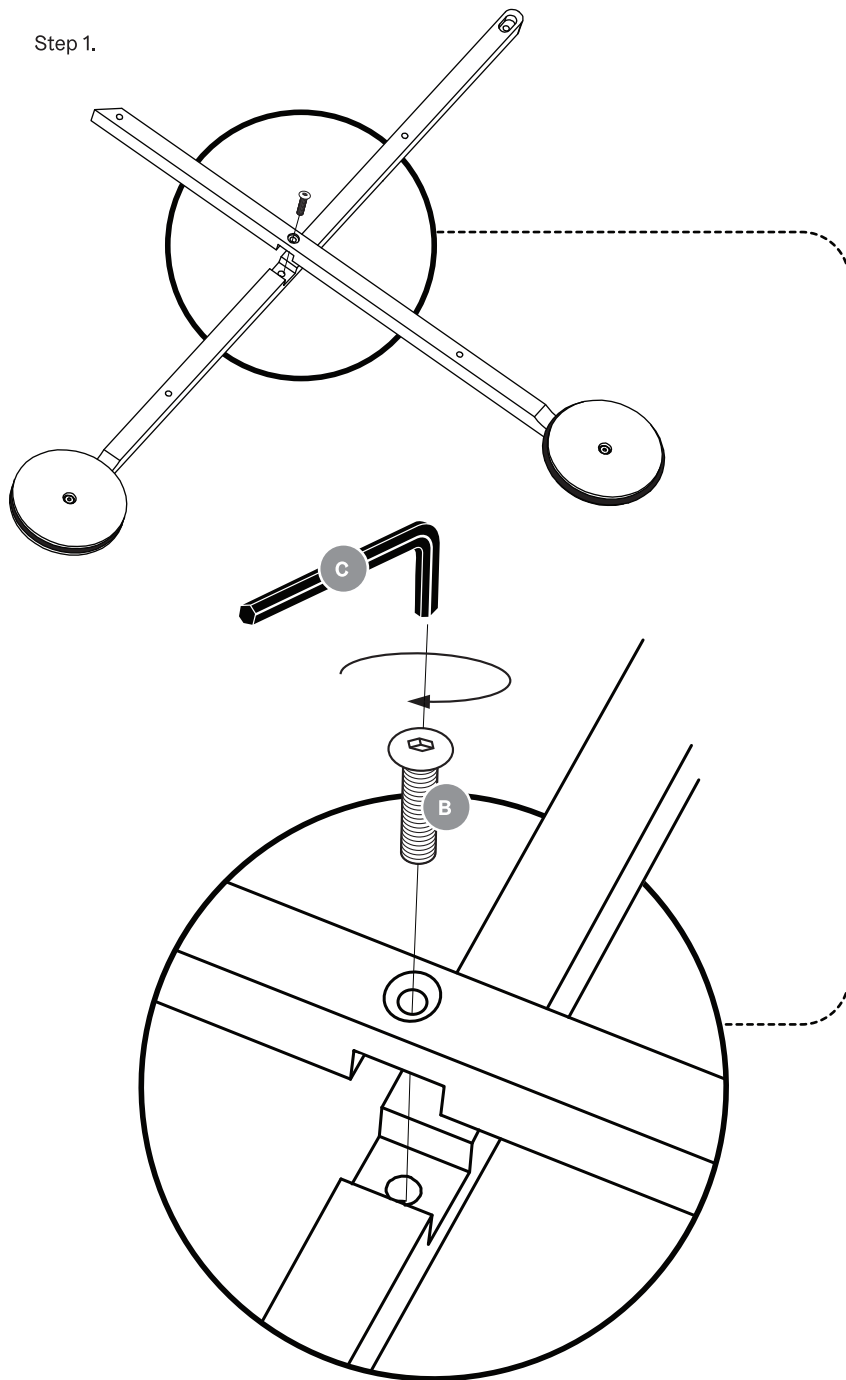

# Design House *Stockholm*

Assembly Instructions  
Exit Trolley (2601-1000),  
(2601-0190) & (2601-8400).

Components (tools):

Components:

Step 1.

Step 2.

Step 3.

designhousetockholm.us  
@designhousetockholm.us