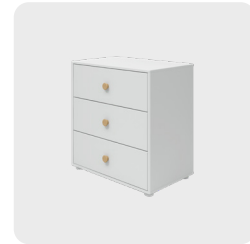

W:72 H:75 D:44

- 81-39301-40
- 81-39301-518
- 81-39301-519
- 81-39301-523
- 81-39301-524
- 81-39301-95