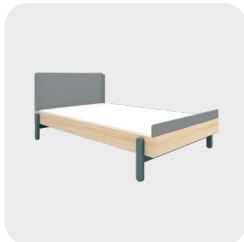

L:204 W:132 H:90

- 80-24201-31
- 80-24201-32
- 80-24201-33