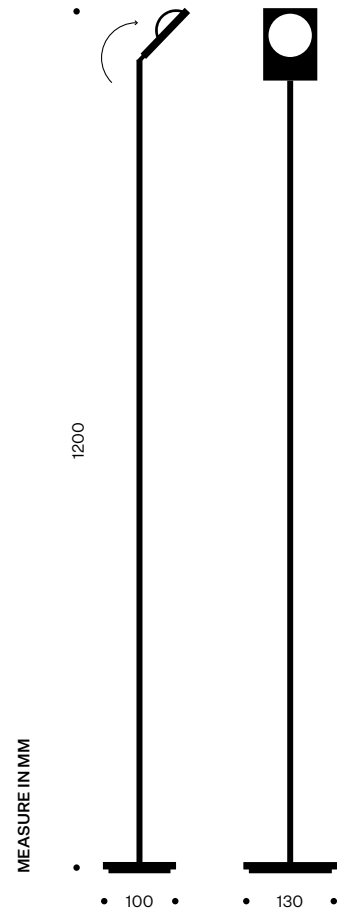

FEATURE

HALO HORIZON / HALO VICE

Usage: Floor lamp

Color: Black anodized

Control method: Dimmable floor button

Material: Aluminium, brass, iron, glass

Weight: 3 Kg

Input: 100-240V 50-60Hz

Output: 12V

LED Power: 8W

Lumen: ~ 1000 lumen

Adaptor certifications: Rohs, FCC, CE, ERP

Warranty: 1 year

Color available: Horizon - Vice

PROJECTION DIMENSIONS