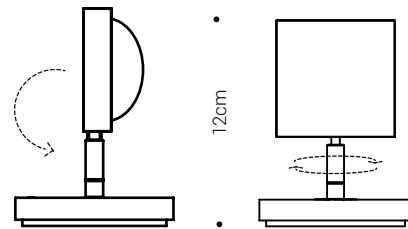

Halo Mini - Features

- Usage:** Table lamp with movable head
- Control Method:** Dimerable touch sensor
- Color:** Black anodized
- Material:** Aluminium, brass, glass
- Weight:** 1kg
- Input:** 24V - 500mA
- LED Power:** 4W
- Lumen:** ~ 500 lumen
- Adaptor certifications:** Rohs, FCC, CE, ERP
- Warranty:** 1 year

Color Available: Deep Blue - Sunset Red

Made in Italy

Designed by Mandalaki

Projection Dimensions