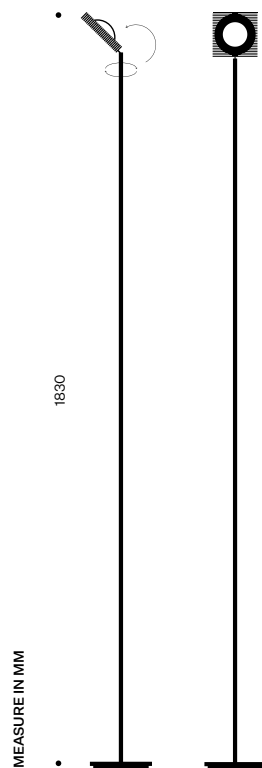

FEATURES

HALO GIGA

Usage: Floor Lamp

Color: Black anodized

Control method: Dimmable floor button

Material: Aluminium, brass, iron, glass

Weight: 5 kg

Input: 100-240V 50-60Hz

Output: 36V

LED Power: 18W

Lumen: ~ 2600 lumen

Adaptor certifications: Rohs, FCC, CE, ERP

Warranty: 1 year

Steam: Available also for ceiling and outdoor

Color available: Deep Blue - Sunset Red

PROJECTION DIMENSIONS