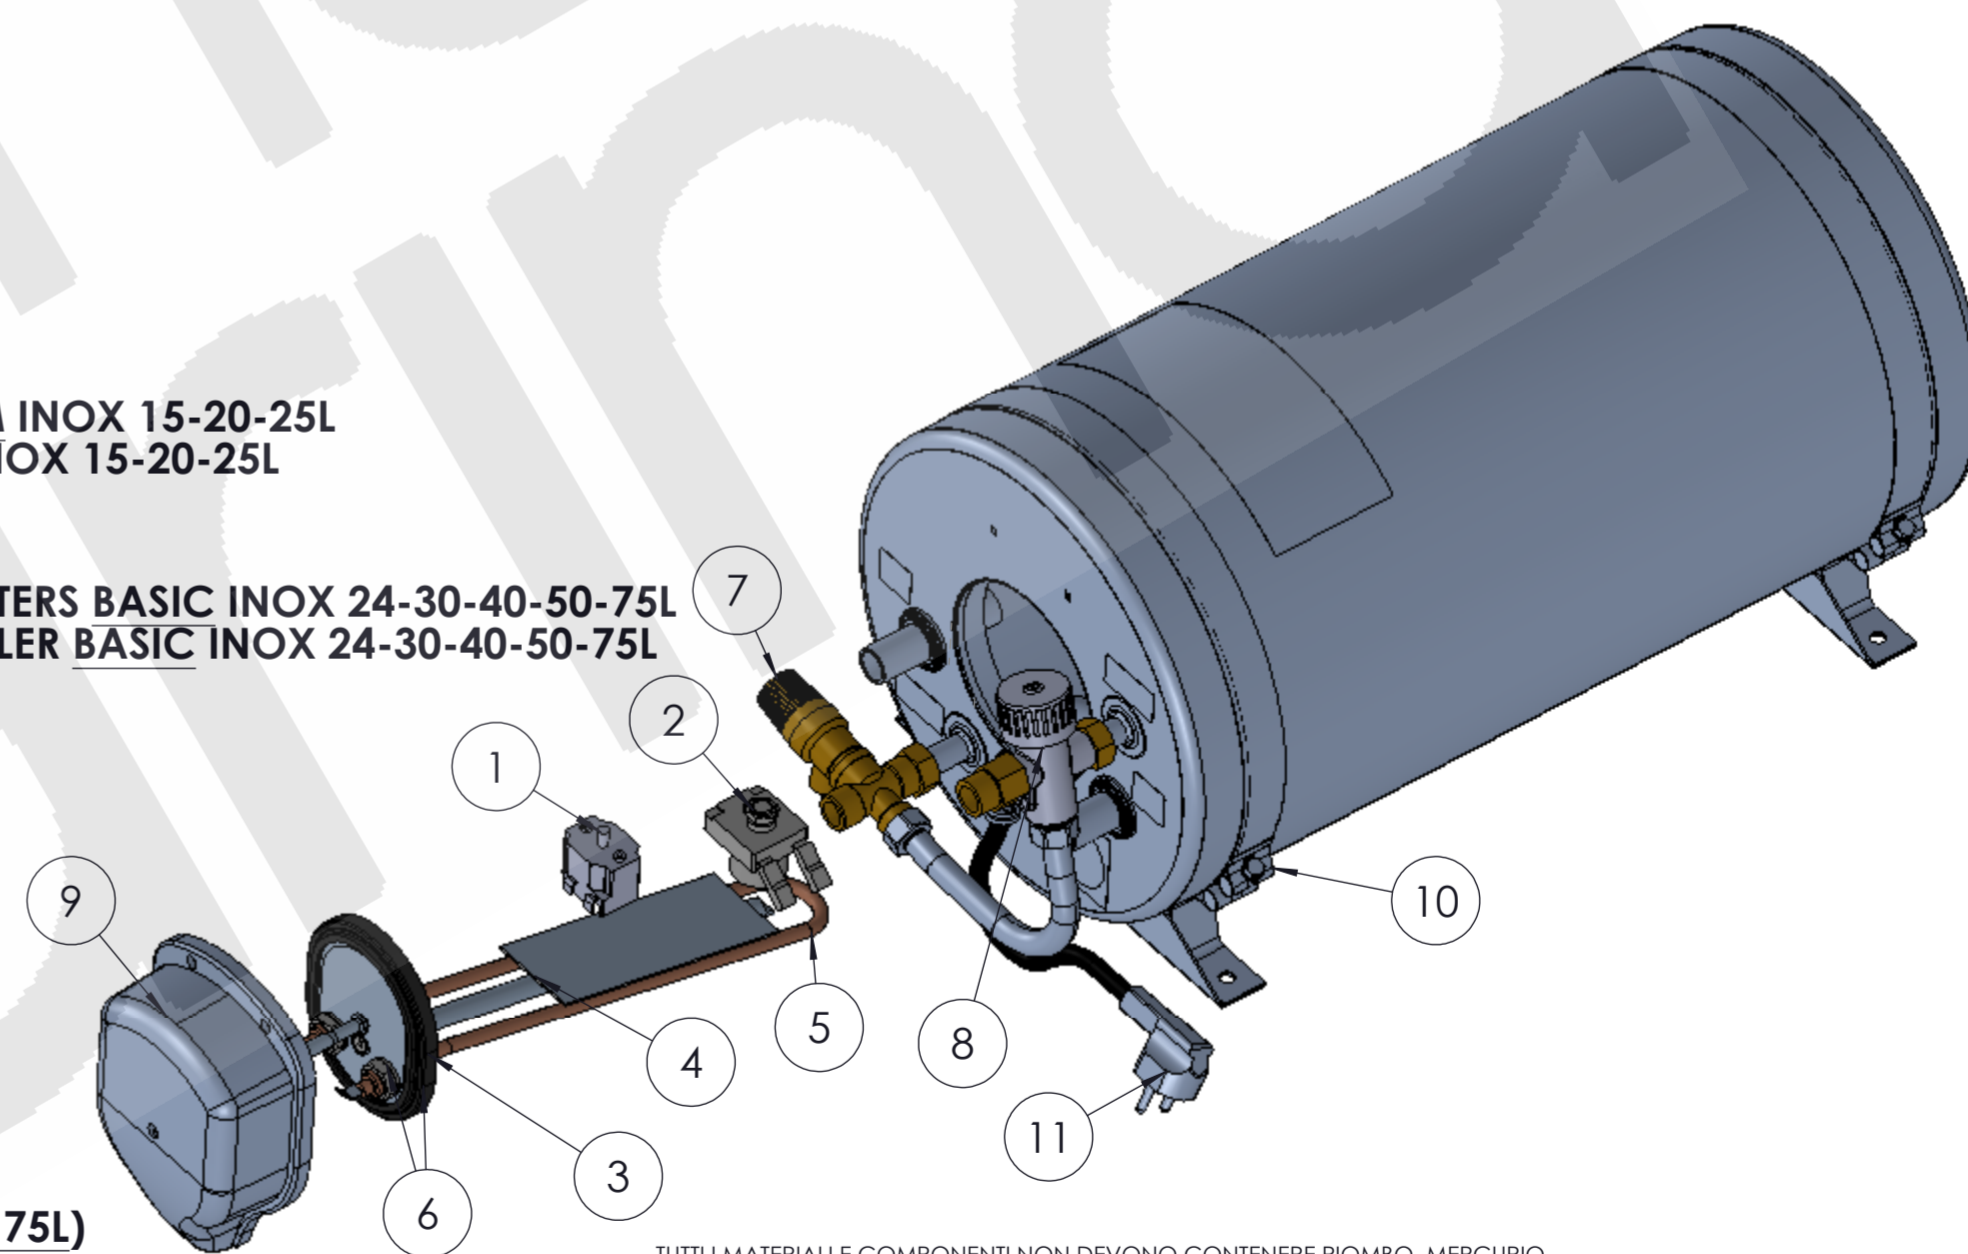

8

SFD00011AA
MIXING VALVE LK550
VALVOLA MISCELATRICE LK550

SGB00073AA
POWER CABLE WITH UK PLUG
CAVO ALIMENTAZIONE CON SPINA UK

SGB00080AA
POWER CABLE WITH USA PLUG
CAVO ALIMENTAZIONE CON SPINA USA

4

SBE00045AA
FLANGE FOR ELEMENT
STAFFA RESISTENZA

9

SBE00095AA
GREY PLASTIC COVER SLIM WATER HEATERS SLIM INOX 15-20-25L
COPERTURA IN PLASTICA GRIGIA BOILER SLIM INOX 15-20-25L

SBE00047AA + SBE00199AA
GREY+WHITE PLASTIC COVER BASIC WATER HEATERS BASIC INOX 24-30-40-50-75L
COPERTURA IN PLASTICA GRIGIA + BIANCA BOILER BASIC INOX 24-30-40-50-75L

5

SEE00019LA
HEATING ELEMENT 230V/750W WITH GASKET (STANDARD 230V)
KIT RESISTENZA 230V/750W CON GUARNIZIONI (STANDARD 230V)

SEE00014HA
HEATING ELEMENT 115V/750W WITH GASKET (STANDARD 115V)
KIT RESISTENZA 115V/750W CON GUARNIZIONI (STANDARD 115V)

SEE00015LA
HEATING ELEMENT 230V/1200W WITH GASKET (OPZ. ONLY FOR SLIM VERSION 20-25L - BASIC VERSION 40-50-75L)
KIT RESISTENZA 230V/1200W CON GUARNIZIONI (OPZ. SOLO PER SLIM 20-25L - BASIC 40-50-75L)

SEE00023HA
HEATING ELEMENT 115V/1200W WITH GASKET (OPZ. ONLY FOR SLIM VERSION 20-25L - BASIC VERSION 40-50-75L)
KIT RESISTENZA 115V/1200W CON GUARNIZIONI (OPZ. SOLO PER SLIM 20-25L - BASIC 40-50-75L)

SEE00016LA
HEATING ELEMENT 230V/2000W WITH GASKET (OPZ. ONLY FOR SLIM VERSION 20-25L - BASIC VERSION 50-75L)
KIT RESISTENZA 230V/2000W CON GUARNIZIONI (OPZ. SOLO PER SLIM 20-25L - BASIC 50-75L)

TUTTI I MATERIALI E COMPONENTI NON DEVONO CONTENERE PIOMBO, MERCURIO, CADMIO, CROMO ESAVALENTE, BIFENILI POLIBROMURATI (PBB) O ETER DI DIFENILE POLIBROMURATO (PBDE).
(Direttiva 2002/95/CE del Parlamento Europeo e del Consiglio del 23 gennaio 2003)

BASIC/ SLIM WATER HEATERS						
Pos.	DENOMINAZIONE	Q	Materiale	Stato/Unific.	Peso	Codice
Tolleranze generali	Caratteristiche speciali da P-PRO	Disegnato	Data	Scala	Mod. provv.	Sost. #
ISO 2768 - m	⊕ CRITICA ⊕ IMPORTANTE			1:10		
Via dei Ronchi, 11 - 47866 Sant'Agata Feltria (RN) Tel. +39 0541 848 030 - Fax +39 0541 848 563			CODICE			
A termini di legge ci riserviamo la proprietà di questo disegno con divieto di riproduzione senza la nostra autorizzazione						

E.C. MODIFICHE N° Data Dis.