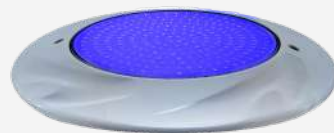

## POOL GLOW SLIM265

### RGB Slim 18W & 30W and Super Bright Pool Light

This slimline light not only has a super bright light, it also provides better protection from being broken. The LED chipset has been specifically designed for widespread underwater illumination, ensuring there are no hot spots. Compared to other pool lights, this slimline design sits flatter to the pool wall so it is less likely that it can be trodden on or pool cleaners getting caught on it. This light is best suited for new pool builds (pool builders or self-managed projects) or when retrofitting old lights. It can be installed with or without a bracket.

# SPECIFICATIONS

**PRODUCT NAME:** Pool Glow Slim 265

**PRODUCT CODES:**

- PG-SLIM265-18W (RGB, Blue or White)
- PG-SLIM265-30W (RGB, Blue or White)

**Power:** 18W and 30W

**Dimensions:** 265 mm x 55 mm

**Voltage:** 12V AC

**Material:** Polycarbonate, 100% resin filled and chemical resistant

**Cable:** 1200 mm

**Lumens:** 900 LM - 18W  
1200 LM - 30W

**LED Quantity:** 252 - 18W  
432 - 30W

**LED life:** ≈ 20,000 hours

**IP Rating:** IP68