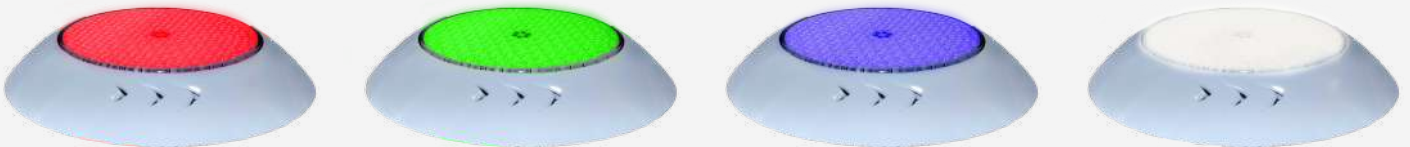

# POOL GLOW SM260

## RGB 18W and 33W, Blue or White Pool Light

Available in RGB or blue for concrete and fibreglass pools and spas. White is available by special order. The leakproof light is 250% brighter than regular pool lights with 16 pre-programmed light scenes built-in which can be changed via a remote control or a switch. A retrofit bracket that is templated for all makes and models is provided to ensure an easy changeover.

# SPECIFICATIONS

PRODUCT NAME: Pool Glow SM 260

PRODUCT CODES:

- PG-SM260-18 (RGB)
- PG-SM260-18-B (Blue)
- PG-SM260-18-W\* (White)
- PG-SM260-33 (RGB)
- PG-SM260-33-B\* (Blue)
- PG-SM260-18-W\* (White)

**Power:** 18W or 33W RGB; 21W Blue or White  
(\*available in 33W white by special order)

**Dimensions:** 260 mm x 60 mm

**Voltage:** 12V AC

**Material:** Polycarbonate, 100% resin filled and chemical resistant

**Cable:** 1.2m

**Lumens:** 900 LM - 18W RGB  
1650 LM - 33W RGB  
2100 LM - 18W Blue  
3300 LM - 33W\*Blue