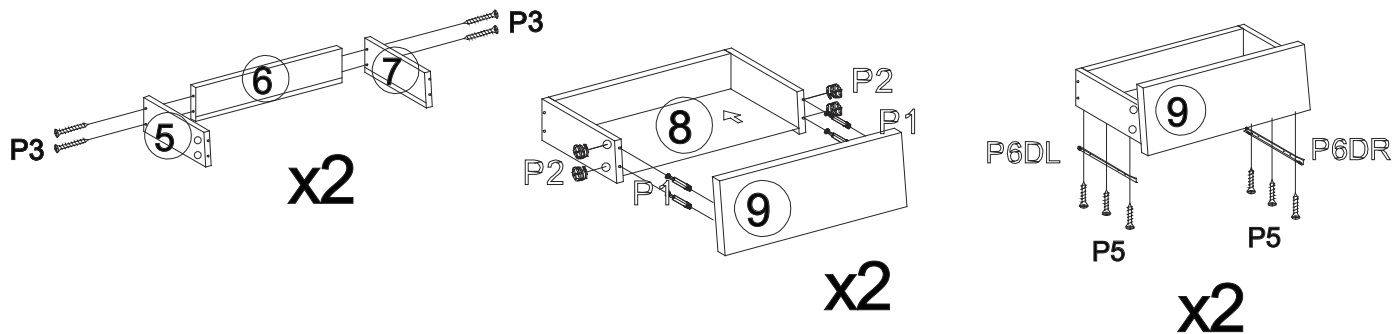

Drawer Cabinet 抽屜櫃

Item Code 編號 : 418054

Assembly Manual 組裝說明書

1

3

4

P1			12 PCS
P2			12 PCS
P3		M4X35mm	8 PCS
P4		M8X30mm	8 PCS
P5		M3.5X12mm	24 PCS
P6		CL DL DR CR	2 SETS
P7		M5X40mm	4 PCS
P8			1 PC
P9		M4X12mm	20 PCS