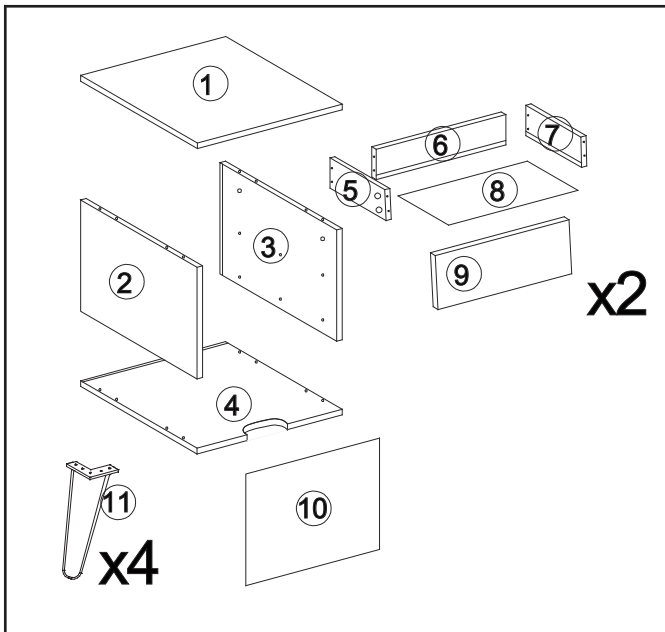

Drawer Cabinet 抽屜櫃

Item Code 編號 : 418054

Assembly Manual 組裝說明書

1

3

4

P1			12 PCS
P2			12 PCS
P3		M4X35mm	8 PCS
P4		M8X30mm	8 PCS
P5		M3.5X12mm	24 PCS
P6		CL DL DR CR	2 SETS
P7		M5X40mm	4 PCS
P8			1 PC
P9		M4X12mm	20 PCS