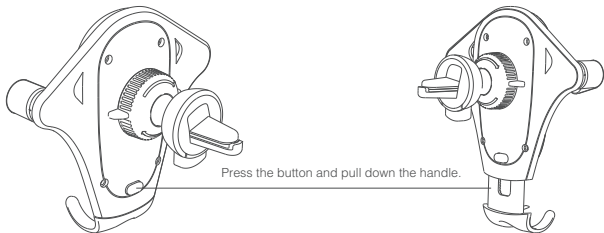

2 Your Air Vent Mount

Carefully remove your Air Vent Mount from the packaging. Inside the box you will find:

- 1 x Smartphone mount
- 1 x Rotation ball axis
- Instruction manual

3 Quick Setup

3.1 Install Your Air Vent Mount

1. Please unscrew the nut behind the mount.
2. Put the rotation ball through the nut and push the rotation ball into the hole on the back of the mount.
3. Insert the clip end of the rotation ball into the vent of the car.
4. After you have your mount in position, tighten the nut to hold it in place.

3.2 Usage

1. There is a button at the back of the product to lower the holder. Press the button on the back and pull the holder down to the right length. Note that the expansion length is within 2cm.
2. Then push your phone directly from the top.
3. Simply lift your phone upwards to remove from the holder.