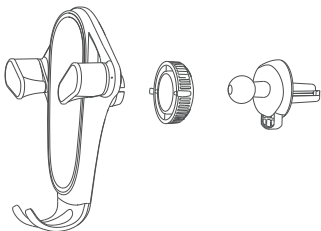

In Car Vent Mount

MODEL: 364136

USER MANUAL

Goodmans

1 Welcome

2 Your In Car Vent Mount

3 Quick Setup

3.1 Install Your Air Vent Mount

2 Your Air Vent Mount

Carefully remove your Air Vent Mount from the packaging. Inside the box you will find:

- 1 x Smartphone mount
- 1 x Rotation ball axis
- Instruction manual

3 Quick Setup

3.1 Install Your Air Vent Mount

1. Please unscrew the nut behind the mount.
2. Put the rotation ball through the nut and push the rotation ball into the hole on the back of the mount.
3. Insert the clip end of the rotation ball into the vent of the car.
4. After you have your mount in position, tighten the nut to hold it in place.

3.2 Usage

1. There is a button at the back of the product to lower the holder. Press the button on the back and pull the holder down to the right length. Note that the expansion length is within 2cm.
2. Then push your phone directly from the top.
3. Simply lift your phone upwards to remove from the holder.