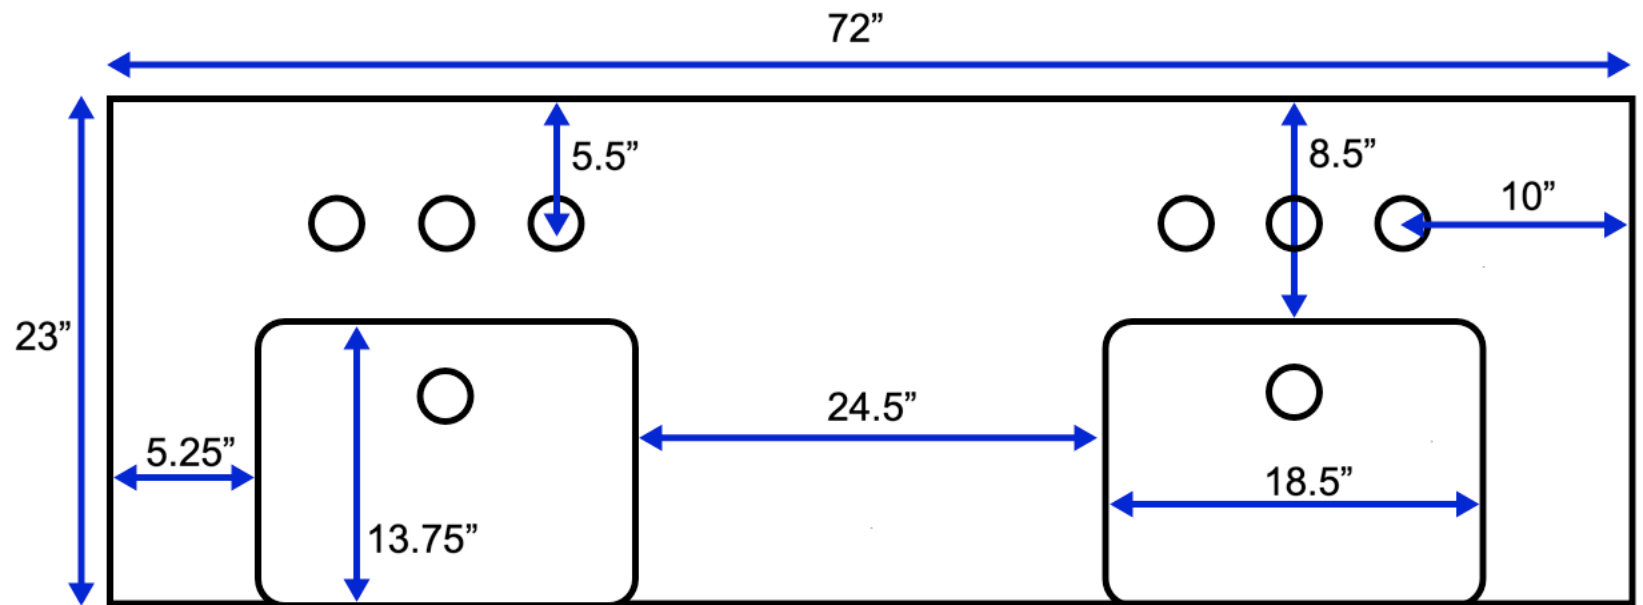

Zelda 72-inch Double Bath Vanity (Top View)

All measurements are approximate and rounded to the nearest quarter inch.
Please allow for a slight margin of error.