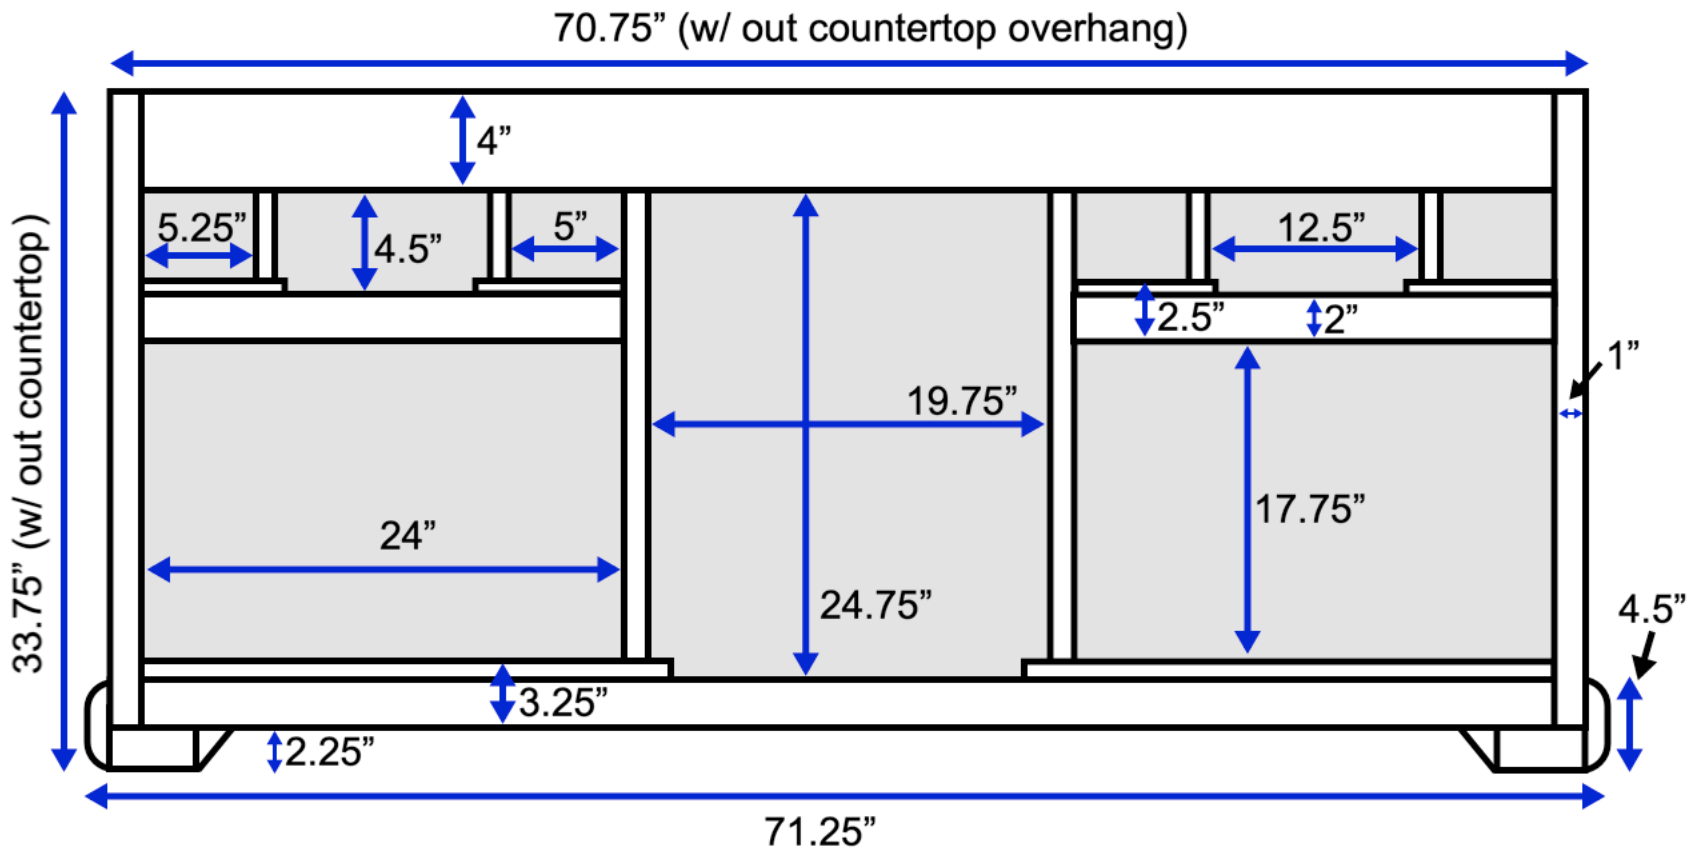

Zelda 72-inch Double Bath Vanity (Back View)

All measurements are approximate and rounded to the nearest quarter inch.
Please allow for a slight margin of error.