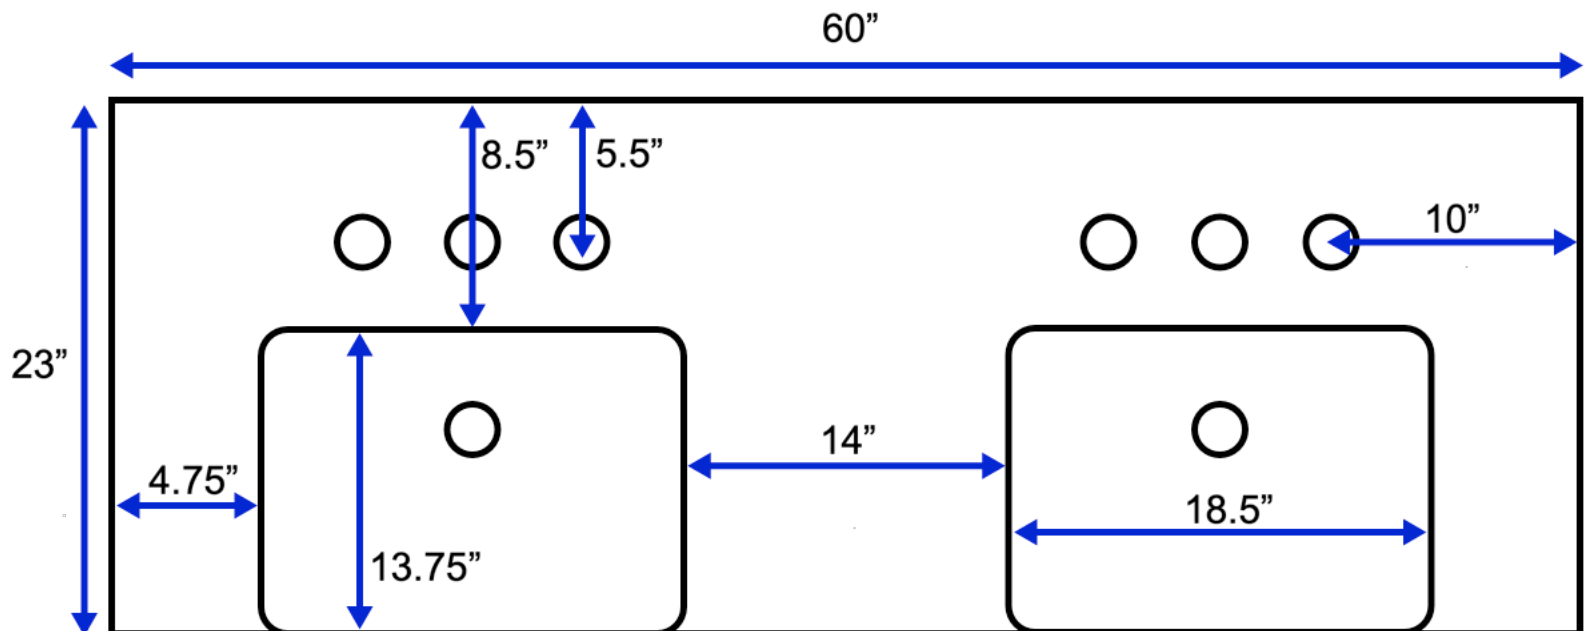

# Zelda 60-inch Double Bath Vanity (Top View)

All measurements are approximate and rounded to the nearest quarter inch.  
Please allow for a slight margin of error.