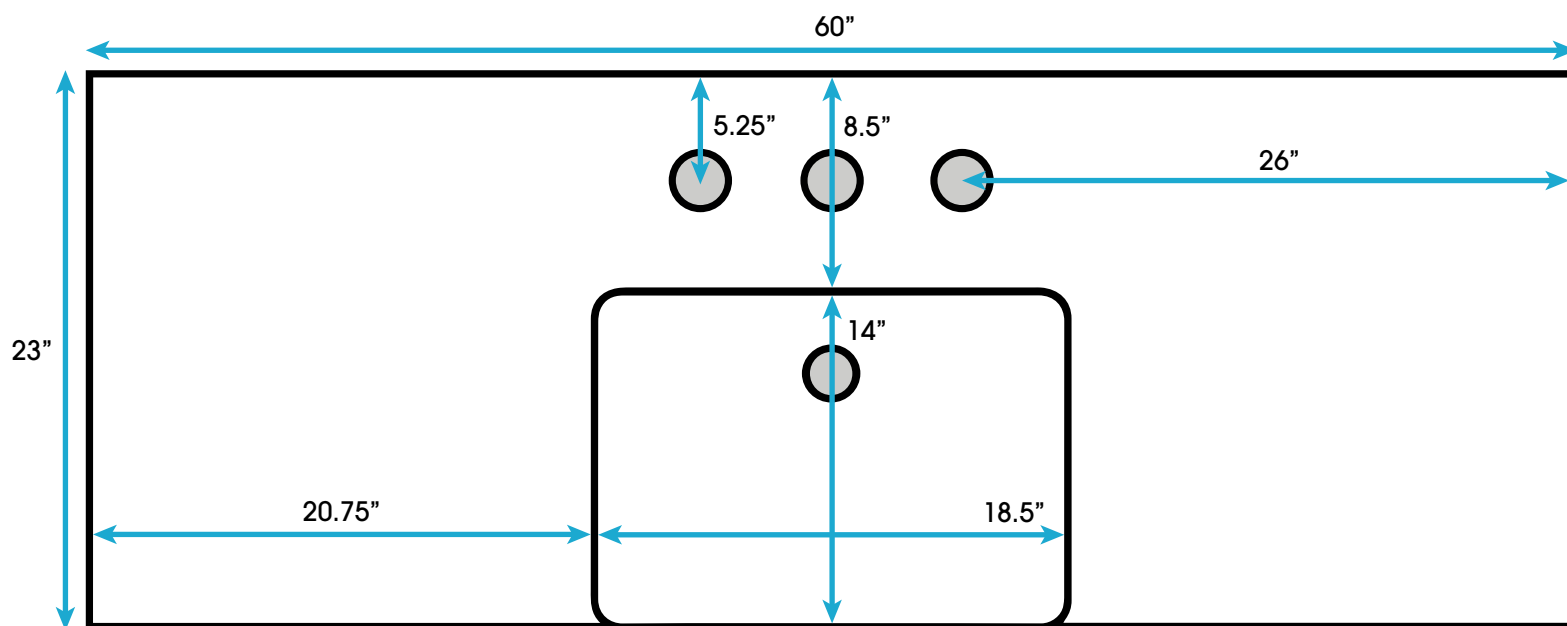

Zelda 60-inch Single Bath Vanity (Top View)

**All measurements are approximate and rounded to the nearest quarter inch
Please allow for a slight margin of error**