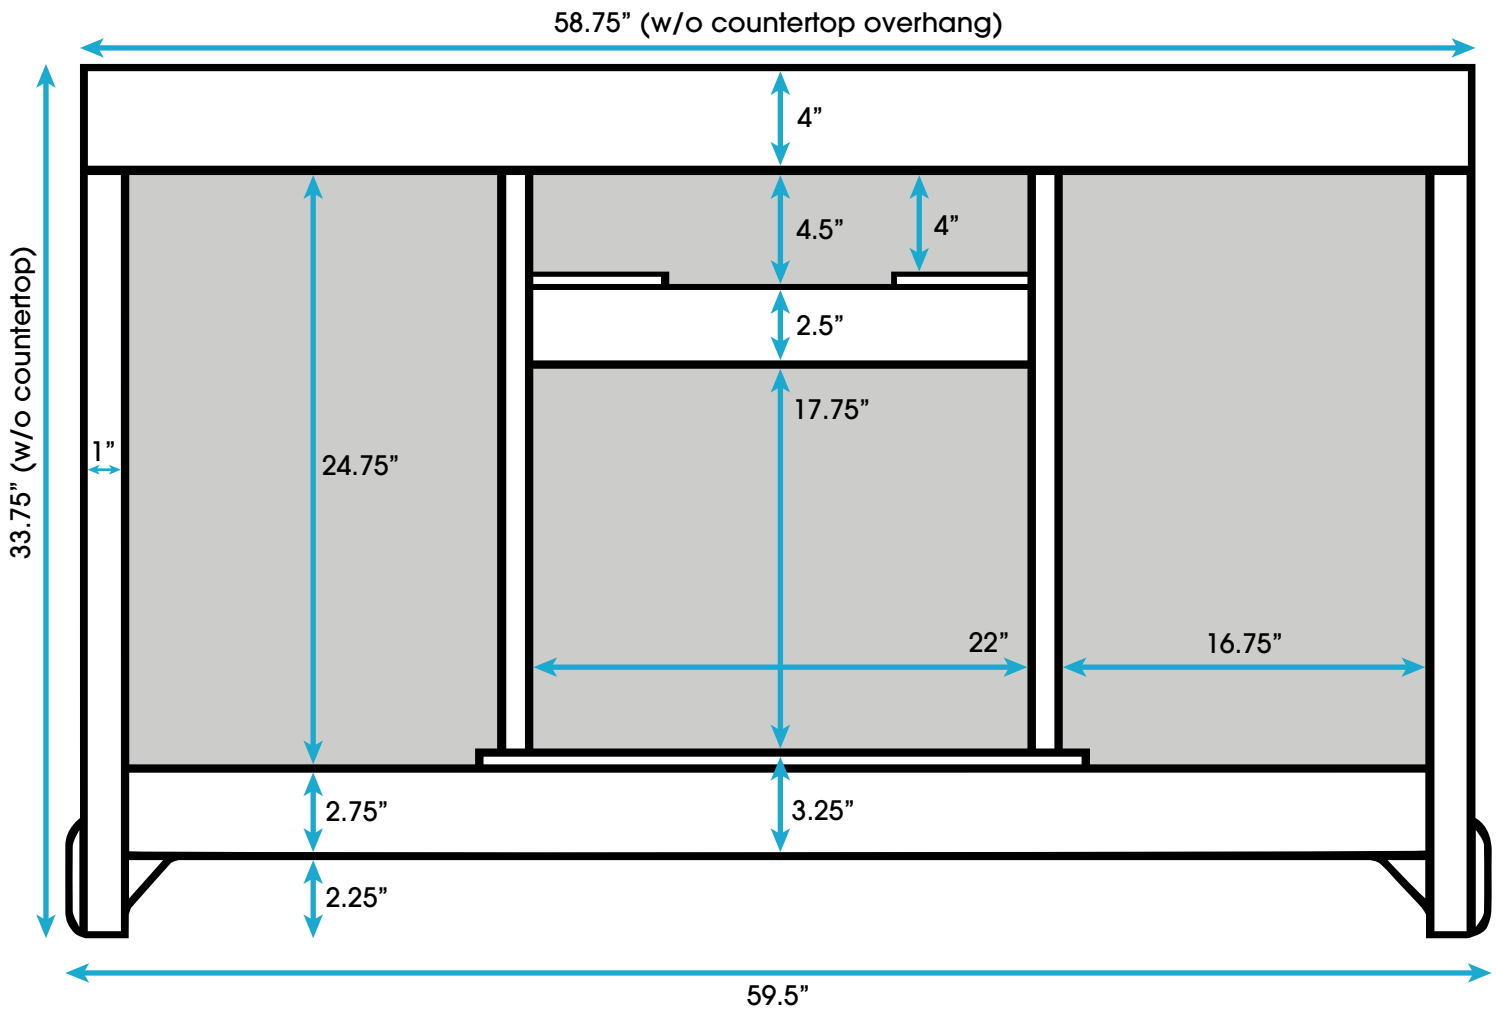

# Zelda 60-inch Single Bath Vanity (Back View)

**All measurements are approximate and rounded to the nearest quarter inch  
Please allow for a slight margin of error**