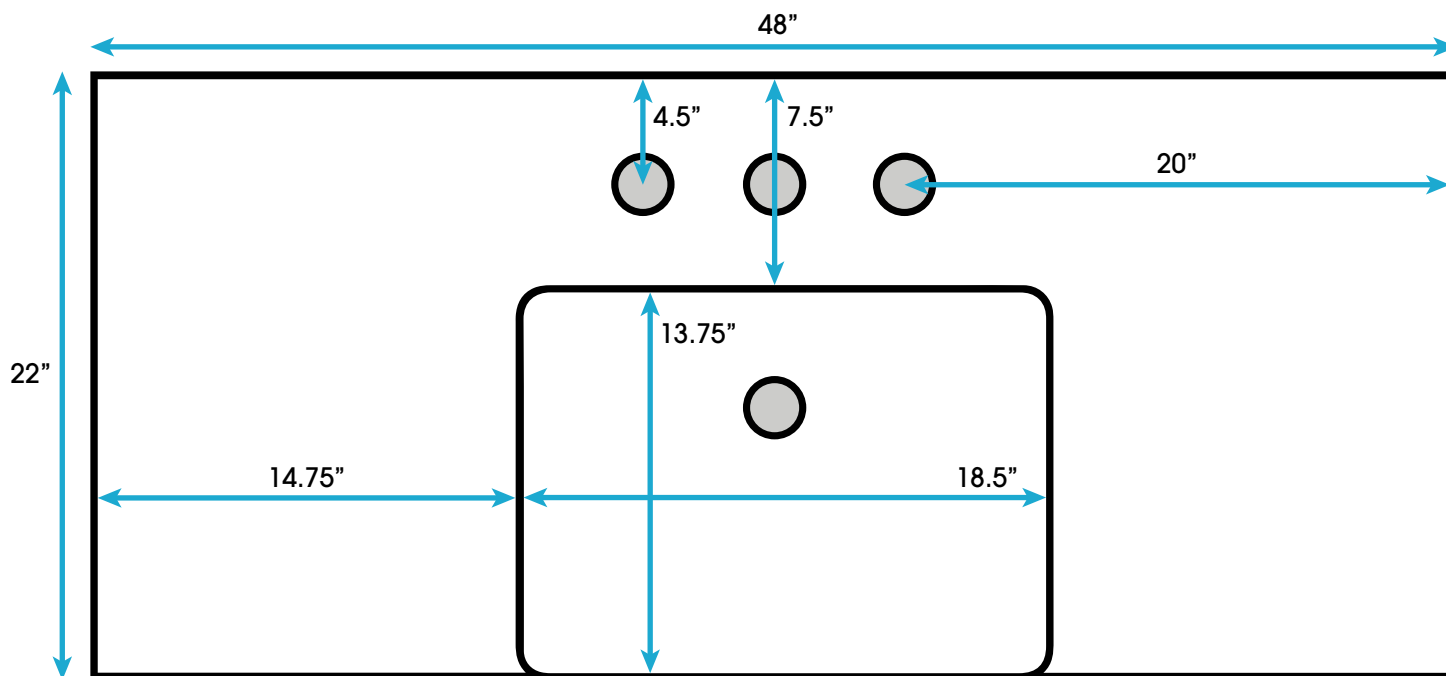

# ***Zelda 48-inch Bath Vanity (Top View)***

**All measurements are approximate and rounded to the nearest quarter inch  
Please allow for a slight margin of error**