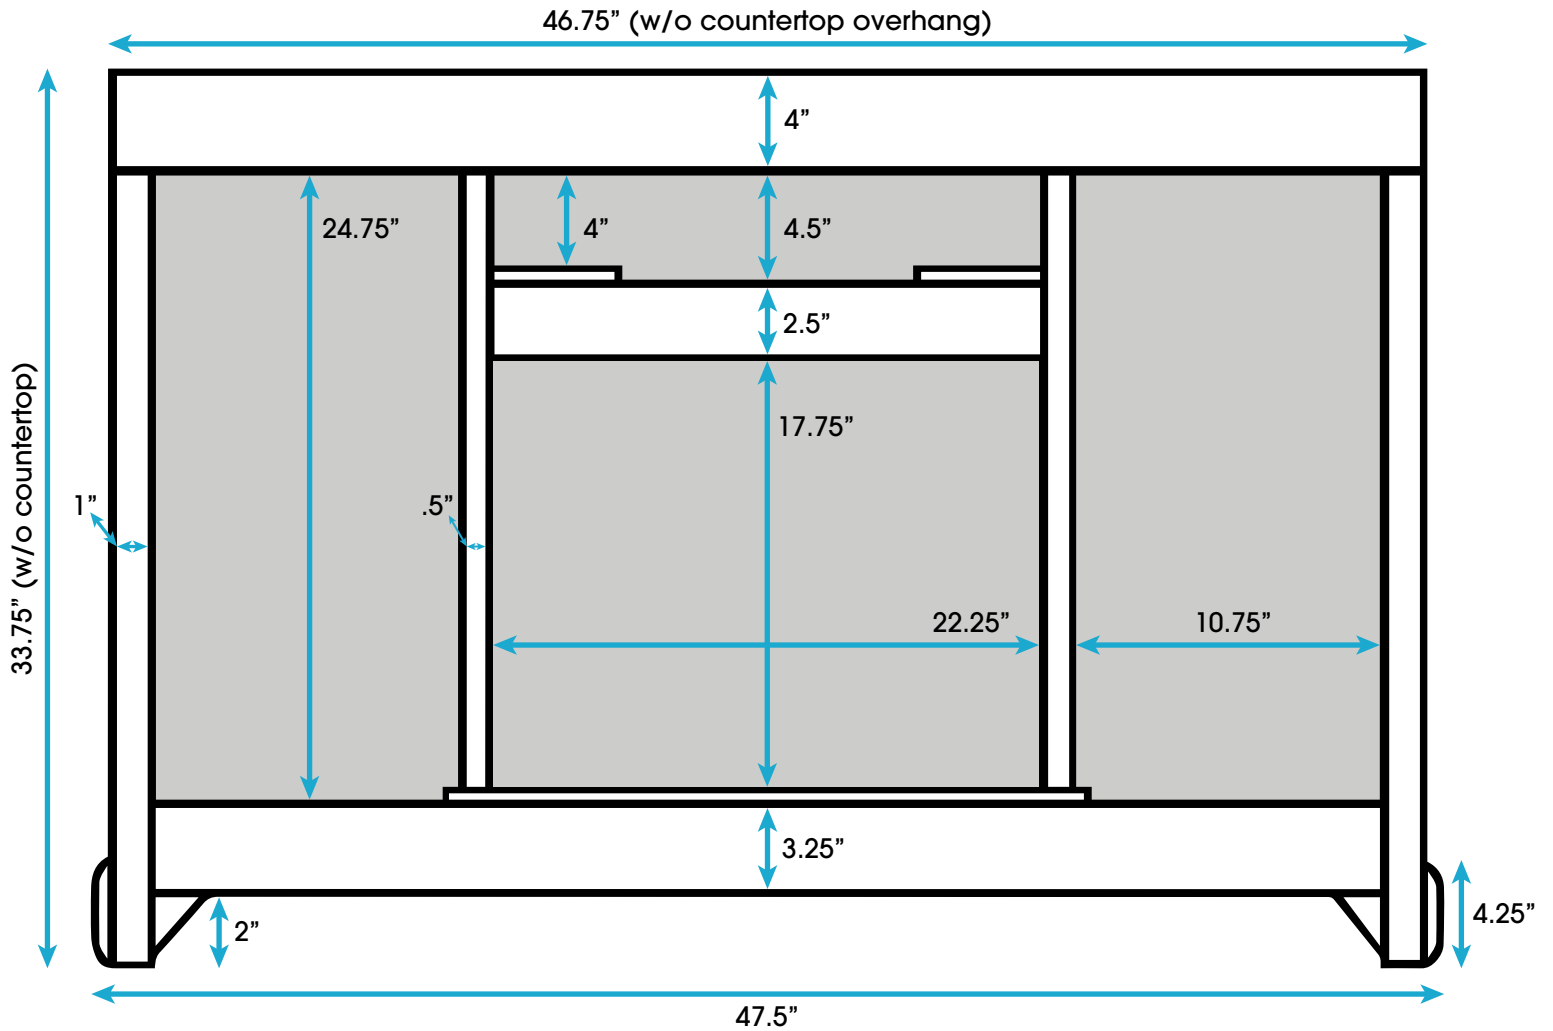

# Zelda 48-inch Bath Vanity (Back View)

All measurements are approximate and rounded to the nearest quarter inch  
Please allow for a slight margin of error