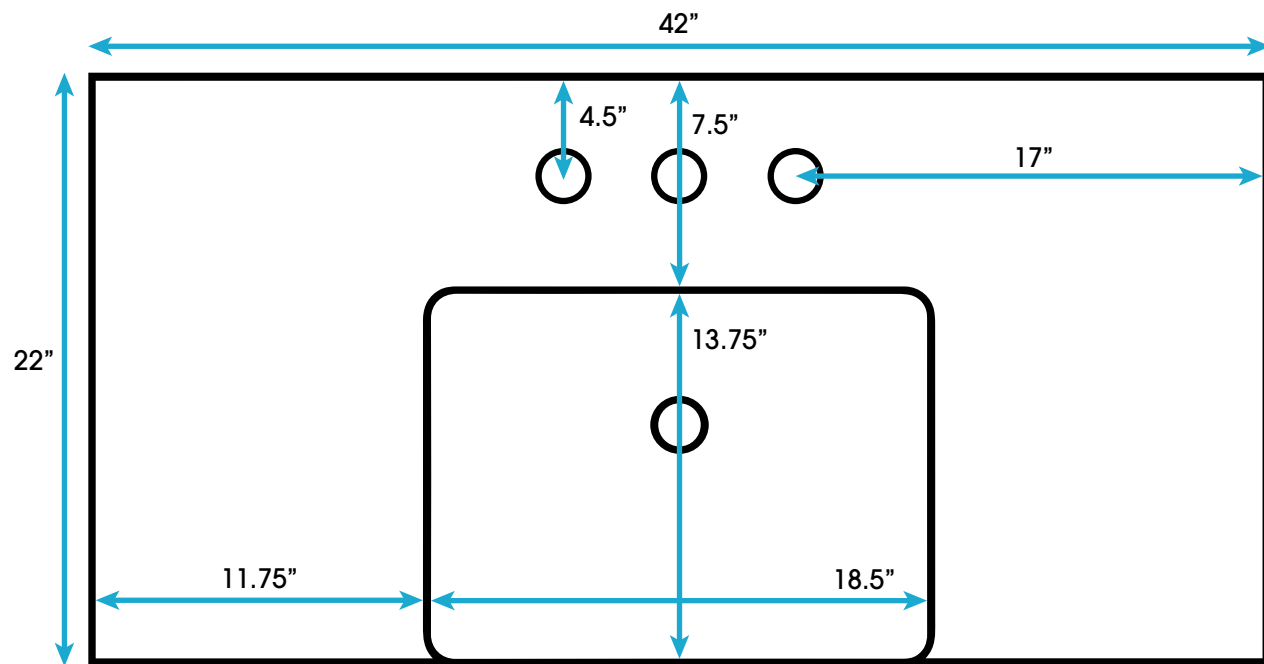

Zelda 42-inch Bath Vanity (Top View)

**All measurements are approximate and rounded to the nearest quarter inch
Please allow for a slight margin of error**