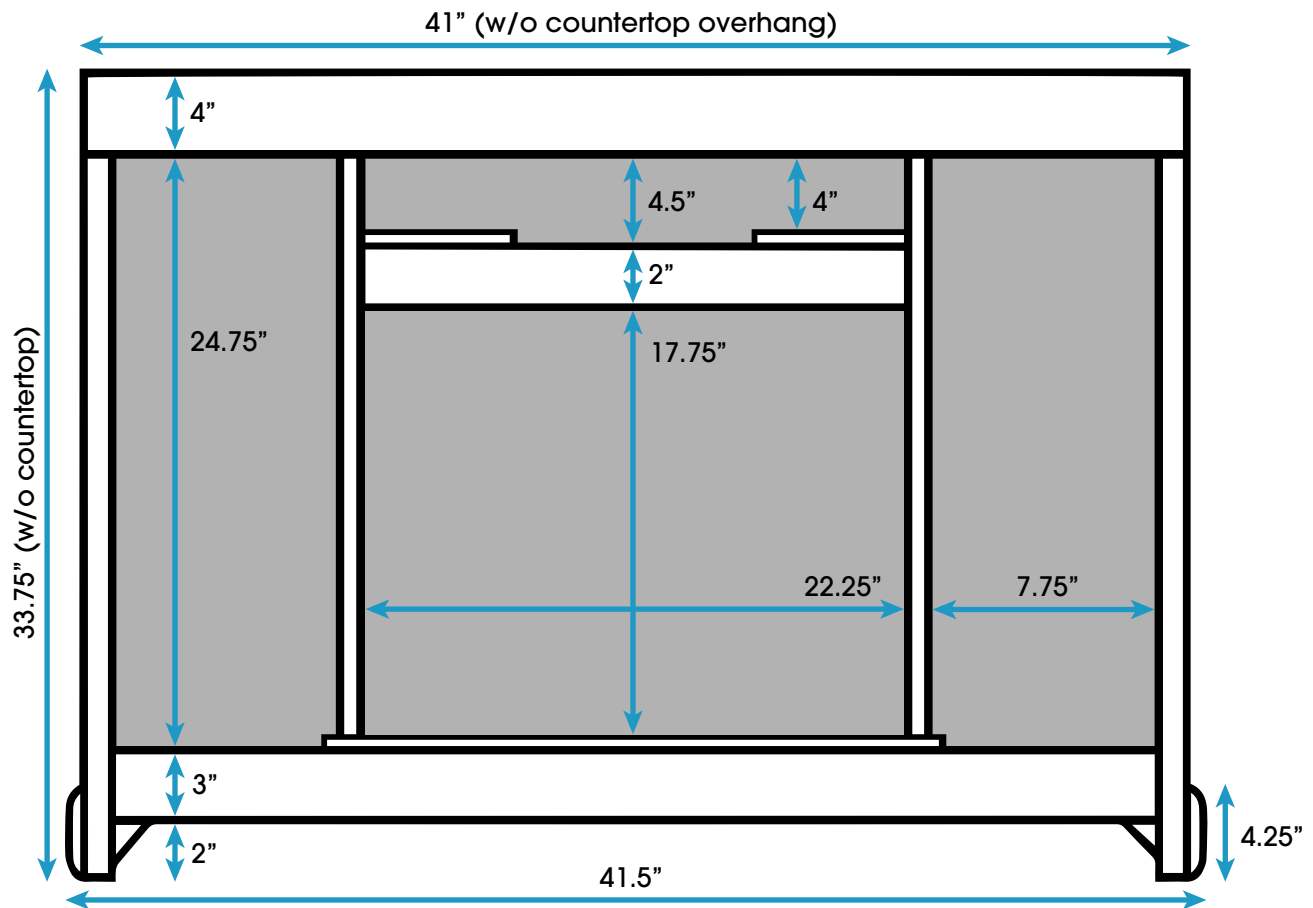

Zelda 42-inch Bath Vanity (Back View)

All measurements are approximate and rounded to the nearest quarter inch
Please allow for a slight margin of error