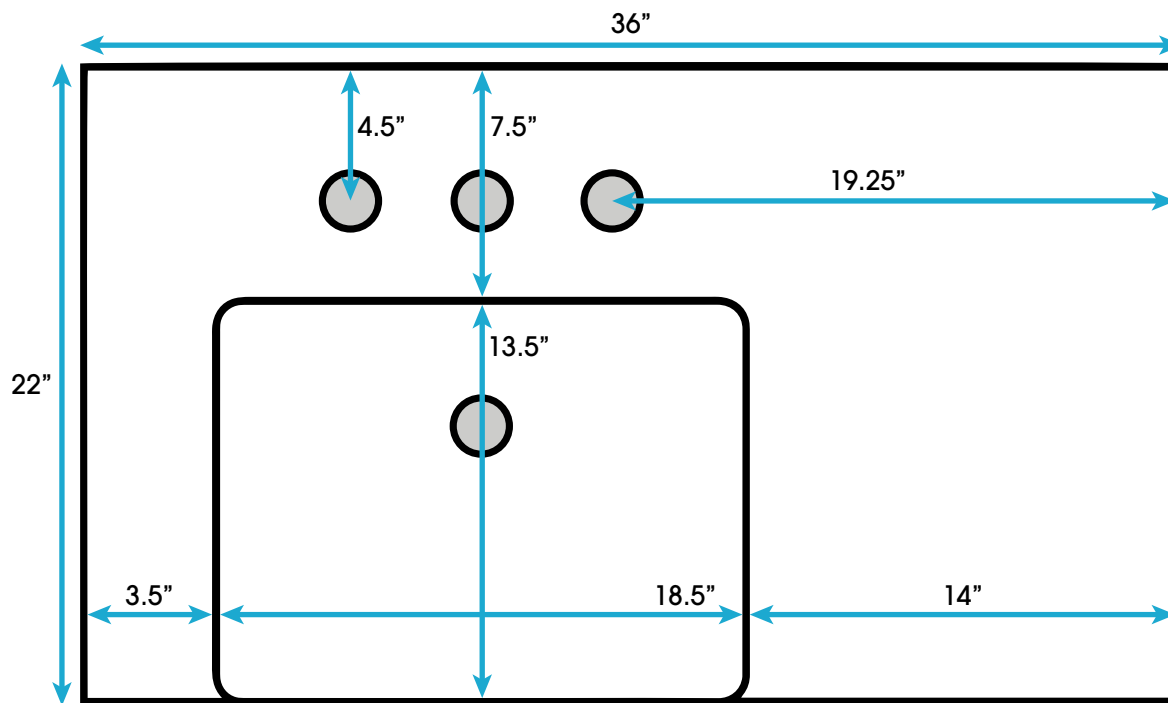

Zelda 36-inch Bath Vanity **(Top View)**

**All measurements are approximate and rounded to the nearest quarter inch
Please allow for a slight margin of error**