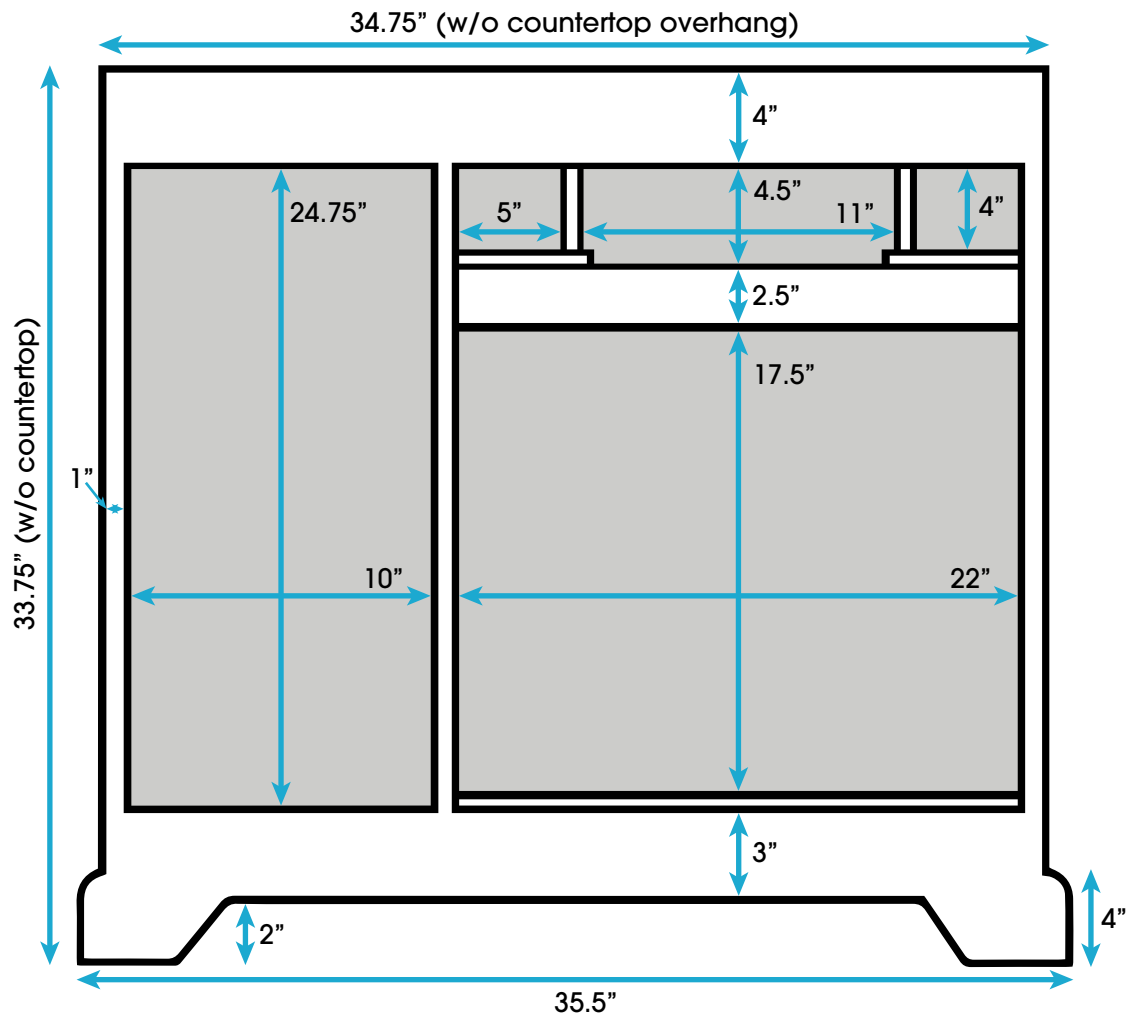

# Zelda 36-inch Bath Vanity (Back View)

**All measurements are approximate and rounded to the nearest quarter inch  
Please allow for a slight margin of error**