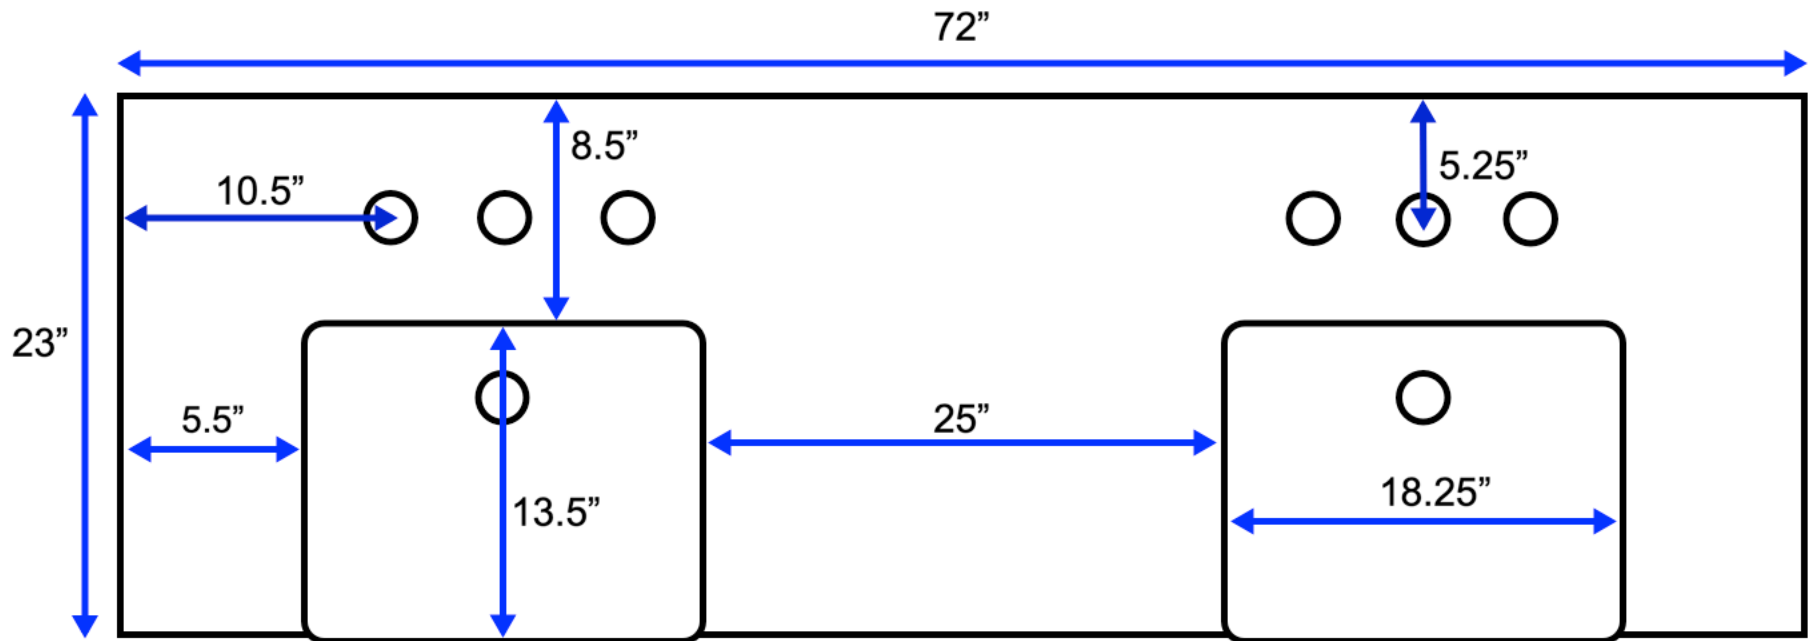

Yorkshire 72 inch Double Bath Vanity (Top View)

All measurements are approximate and rounded to the nearest quarter inch.
Please allow for a slight margin of error.