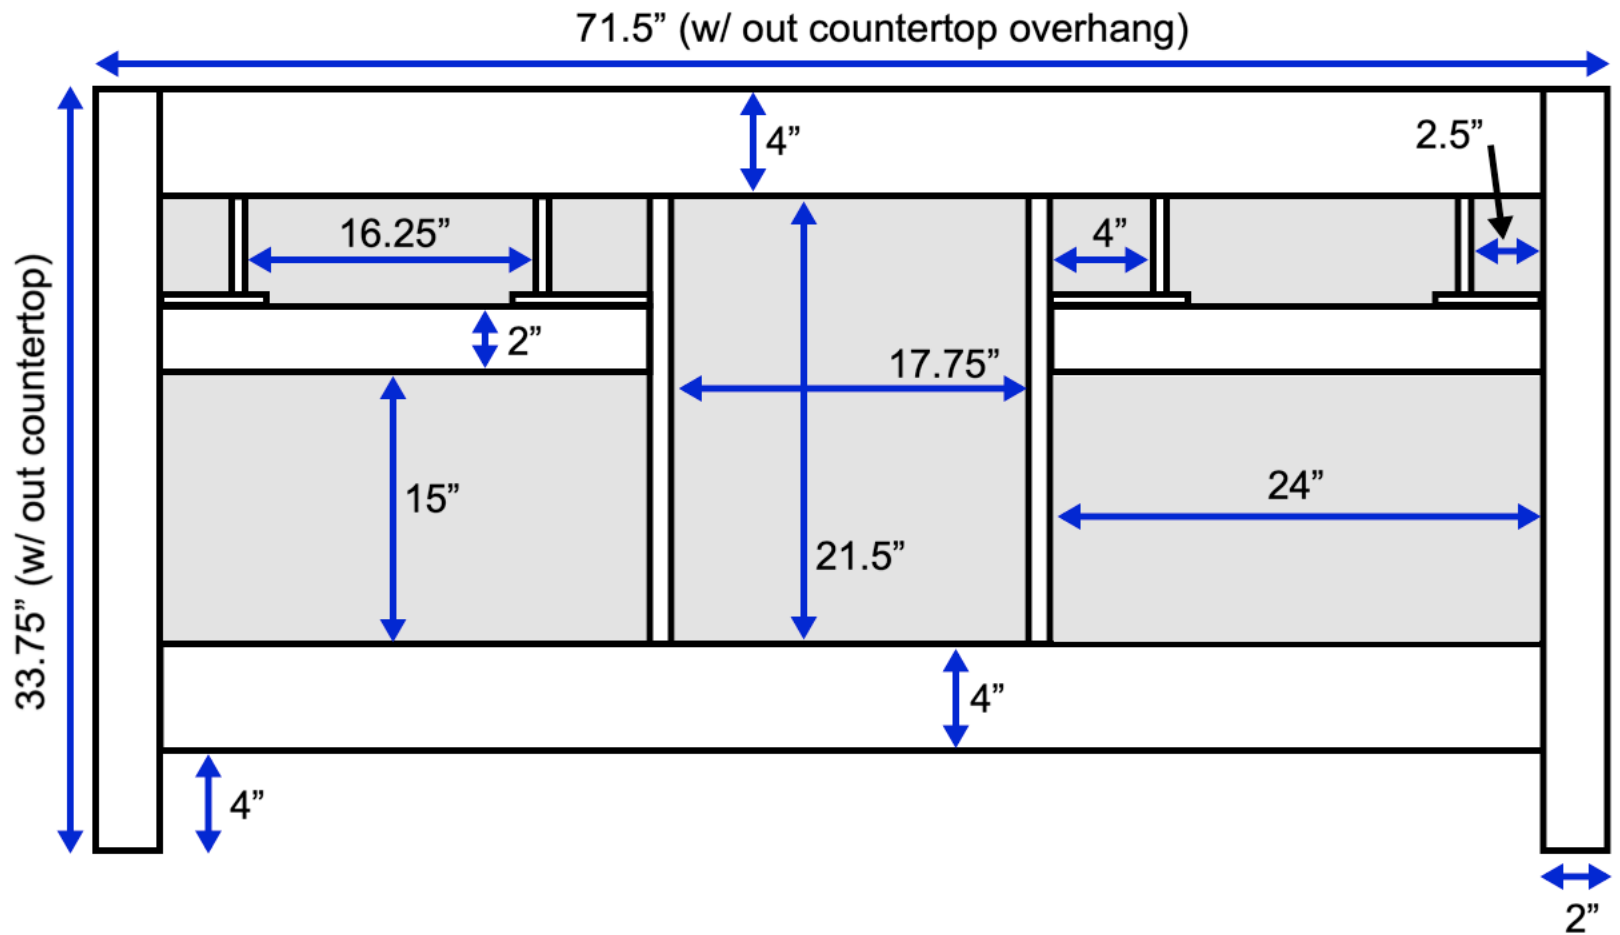

Yorkshire 72-inch Double Bath Vanity (Back View)

All measurements are approximate and rounded to the nearest quarter inch.
Please allow for a slight margin of error.