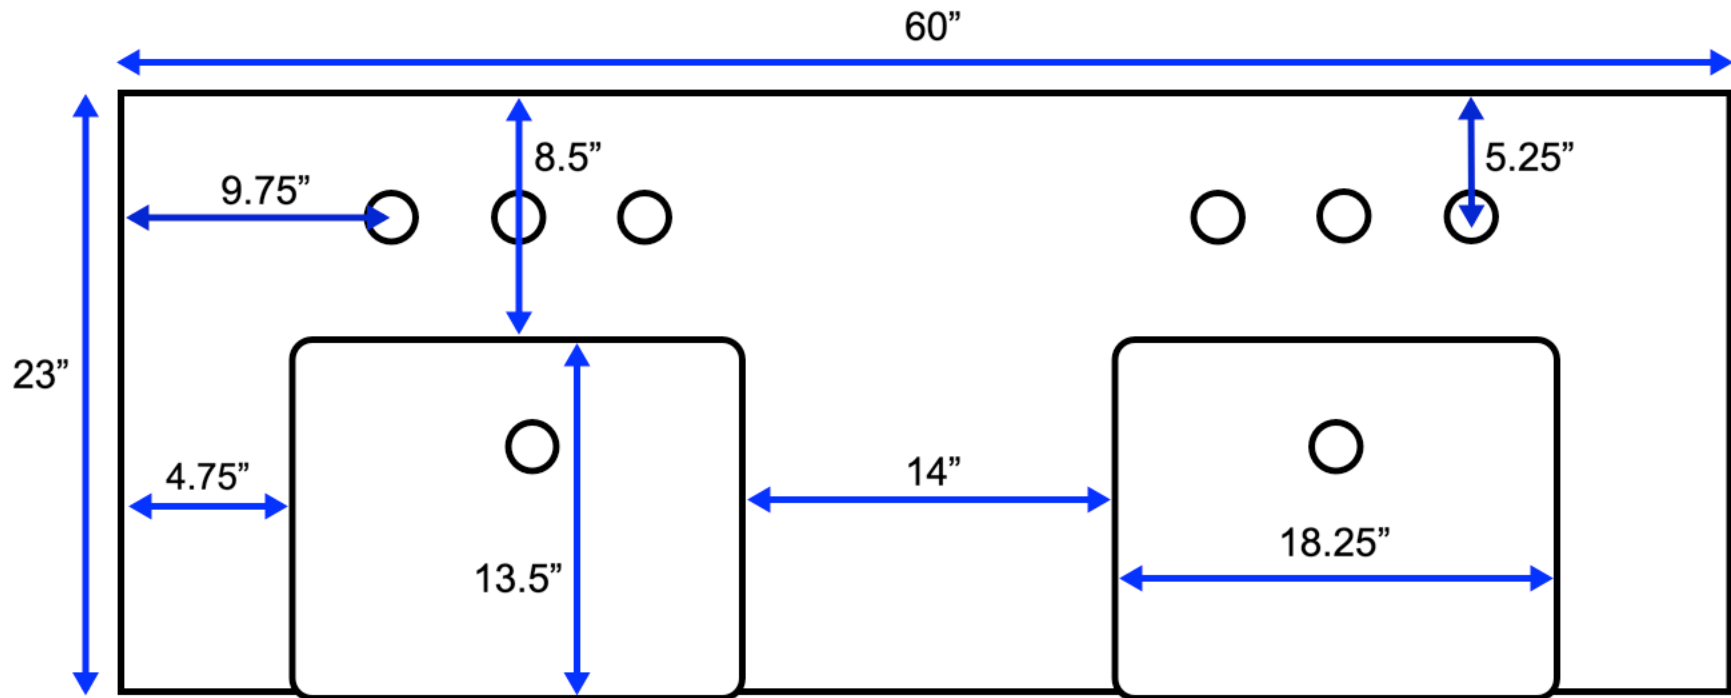

# Yorkshire 60 inch Double Vanity (Top View)

All measurements are approximate and rounded to the nearest quarter inch.  
Please allow for a slight margin of error.